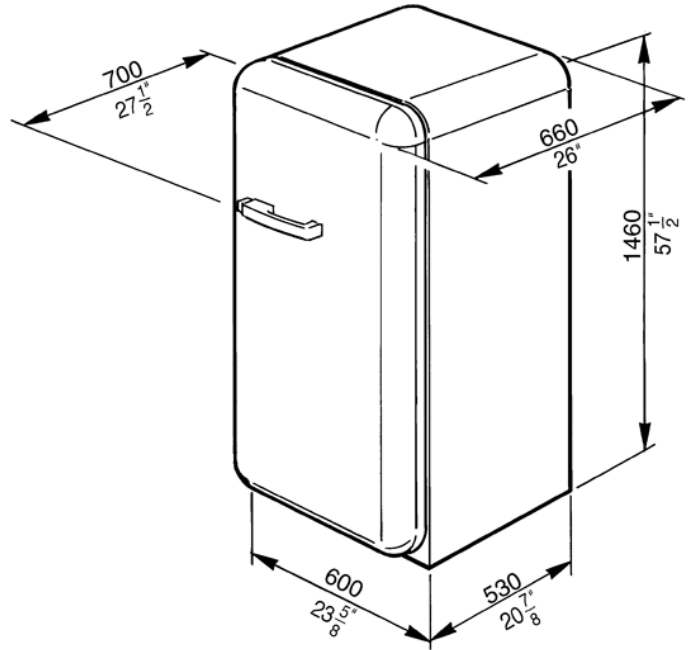

FAB28UORR1

50'S Style Refrigerator with ice compartment,
Orange, Right hand hinge
EAN13: 8017709208400

• **Capacity 9.22 cu. ft.** • **REFRIGERATOR:** • Interior light • 3 adjustable glass shelves • 1 bottle rack • 1 fixed glass shelf • 1 fruit and vegetable container • 1 dairy box • **DOOR:** • 2 adjustable covered bins • 2 bottle storage bins • 4 adjustable bins • 2 egg bins • **FREEZER COMPARTMENT** • 1 Ice cube tray • Climatic class: T • Energy consumption: 305 kWh/year • Voltage: 120V • Current: 10Amps • Frequency: 60Hz • Noise level: 42dB(A) RE 1pW • **Dimensions (h x w x d)** • 57½" x 23⅝" x 27½" • Gross weight: 181.4lbs • Net weight: 156.5lbs • When positioning these appliances adjacent to a kitchen unit, a gap of 6 7/8" must be left on the hinged side of the product to allow the door to open. When positioning next to a wall, it is recommended to leave a larger gap of 12 1/2".

Versions

- FAB28UORL1 - Orange, left hand hinge