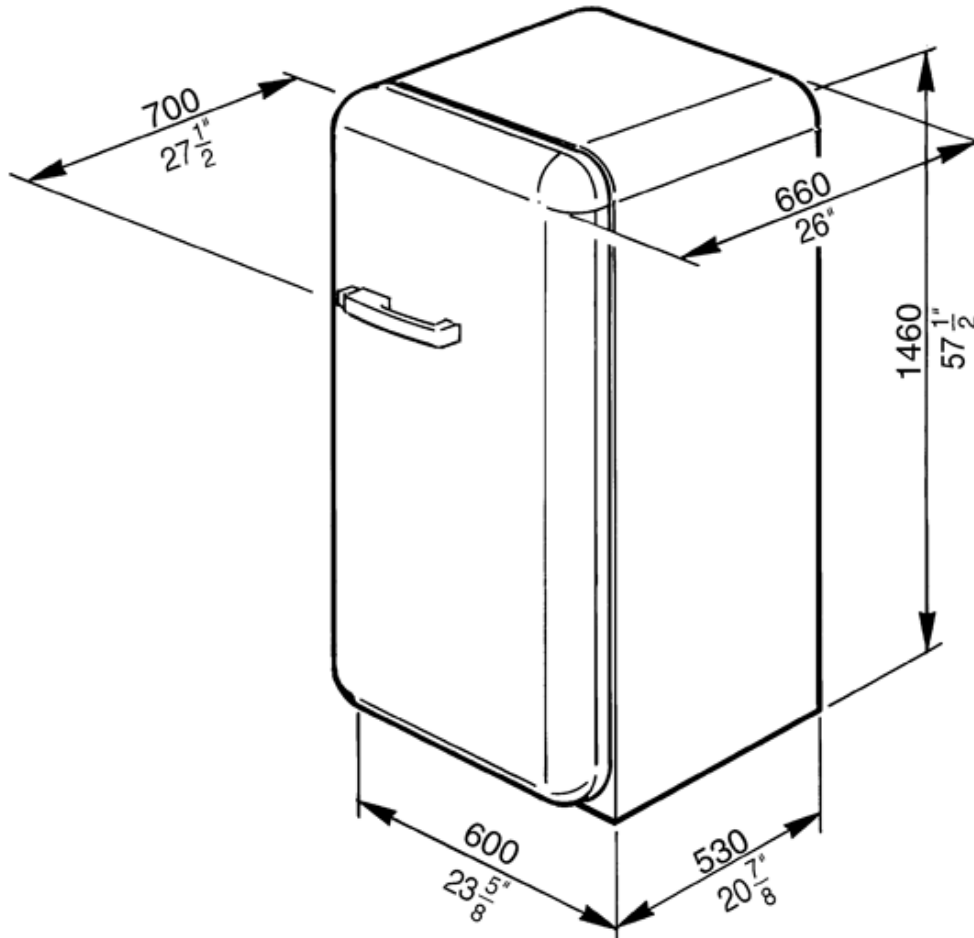

FAB28UUJL1

50's Retro style

50'S Style Refrigerator with ice compartment,
Union Jack, Left hand hinge

EAN13: 8017709208431

Capacity 9.22 cu. ft.

REFRIGERATOR:

Interior light

3 adjustable glass shelves

1 bottle rack

1 fixed glass shelf

1 fruit and vegetable container

1 dairy box

DOOR:

2 adjustable covered bins

2 bottle storage bins

4 adjustable bins

Noise level: 42dB(A) RE 1pW

Dimensions (h x w x d)

57½" x 23¾" x 27½"

Gross weight: 181.4lbs

Net weight: 156.5lbs

When positioning these appliances adjacent to a kitchen unit, a gap of 6 7/8" must be left on the hinged side of the product to allow the door to open. When positioning next to a wall, it is recommended to leave a larger gap of 12 1/2".

Versions

- **FAB28UUJR1** - Union Jack, right hand hinge

FAB28UUJL1

50's Retro style

fridge
free standing
50's style
union jack
24"

SMEG U.S.A. INC.
A&D BUILDING
150 EAST 58th STREET, 7th FLOOR
NEW YORK, NY, 10155
Tel. +1 212 265 5378
Fax +1 212 265 5945