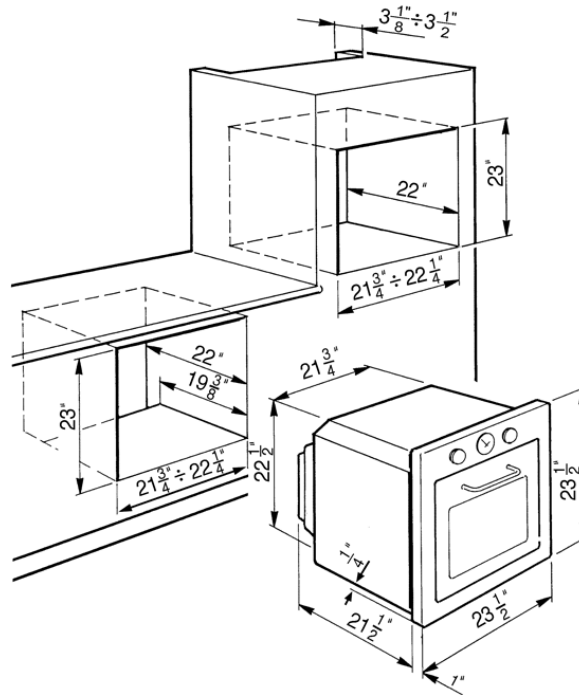

60CM (approx 24") "Piano Design"
 Thermo-ventilated Electric Multifunction
 Oven Polished Stainless Steel
 EAN13: 8017709101497

- Multifunction oven with 8 cooking modes • Ergonomic control knobs • Analog clock, with timer and cooking start and ending time alarm (oven switches off automatically) • Air cooled door • Triple glazed door with heat reflective inner layer • Light reflective stainless steel oven interior • Rapid heating variable broiler • Full width or 1/2 broiler • 2 Halogen lamps • Oven capacity: 2.13 Cu.Ft. • Interior dimensions: W 17 3/8" x H 11 7/8" x D 15 5/16" • Bake element: 1300W @ 240V - 1000W @ 208V • Broil element: 2000W @ 240V - 1500W @ 208V • Convection element: 3000W @ 240V - 2200W @ 208V • Voltage rating: 240/208V - 60Hz • Connected load (nominal power): 240/208V- 3.3/2.5kW • Amps @ 240/208V: 13.8/12Amps • Power supply location: Back right bottom • Accessories Included: • 1 Glass roasting/broiler pan • 1 broiler rack • 1 Wire rack