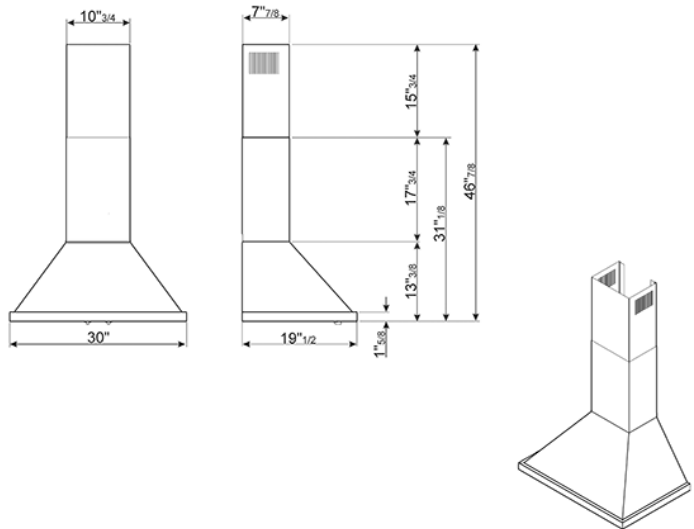

30" Portofino Chimney Hood,
Matte Black
EAN13: 8017709261764

• Control adjustment knobs • 3 speeds and additional intensive speed • 2 LED lights • Motor power 445 W • 3 aluminium grease filters • 600 CFM max setting • Electrical connection rating: 485 W • Voltage: 120 V • Frequency (Hz): 60 Hz