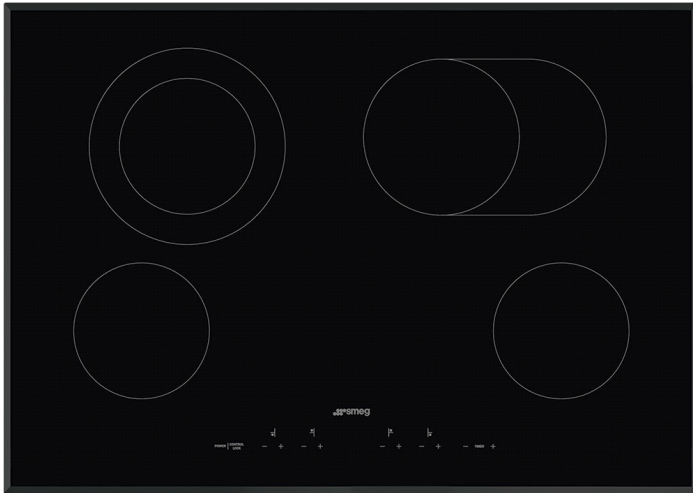

70CM (30") Ceramic Cooktop
Black Glass
EAN13: 8017709240981

- Built-in type: Ultra-low profile • Power supply: Electric • Glass type: Ceramic • Glass edge: Beveled • Type of control setting: Touch controls
- Control knob position: Front • Serigraphy colour: Grey • **Programs / Functions** • Total cook zones: 4 • Total ceramic cook zones: 4 • Total booster cook zones: 4 • Power levels: 9 • **Options** • End cooking timer: 1 • End of cooking alarm • Limited Power Consumption Mode • Limited Power Consumption Mode - Steps: 4000 W • Showroom Demo Option • Controls Lock / Child Safety • Quick start • **Technical Features** • Front left - Ceramic - single - 1200 W - Ø 5.83" • Rear left - Ceramic - double - 1000 - 1000 W - Ø 5.83" - Ø 8.43" • Rear right - Ceramic - extendible - 1600 - 2400 W - Ø 6.69" - 10.43"x6.69" • Front right - Ceramic - single - 1200 W - Ø 5.83" • **Accessories Included** • Scraper: 1 • **Electrical Connection** • Electrical connection rating (W): 6800 W • Voltage (V): 240 V • Voltage 2 (V): 208 V • Cord type: Single phase • Frequency (Hz): 60 Hz • Length of electrical supply cord (cm): 47.25" • Terminal box: 6 poles