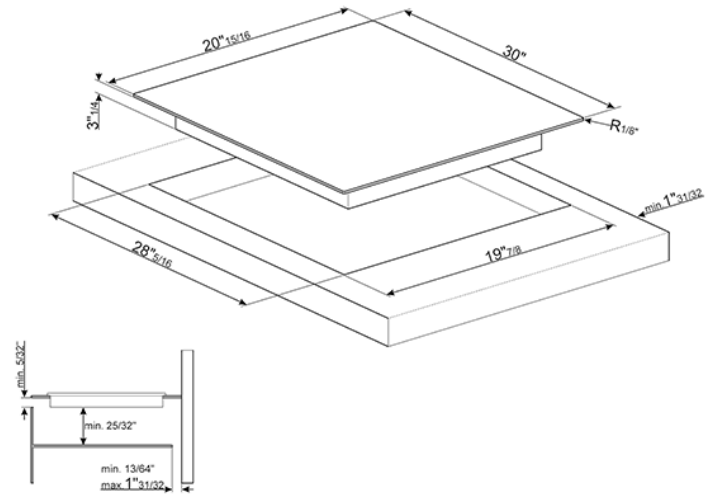

70CM (30") Ceramic Cooktop
Black Glass
EAN13: 8017709240981

- Built-in type: Ultra-low profile • Power supply: Electric • Glass type: Ceramic • Glass edge: Beveled • Type of control setting: Touch controls
- Control knob position: Front • Serigraphy colour: Grey • **Programs / Functions** • Total cook zones: 4 • Total ceramic cook zones: 4 • Total booster cook zones: 4 • Power levels: 9 • **Options** • End cooking timer: 1 • End of cooking alarm • Limited Power Consumption Mode • Limited Power Consumption Mode - Steps: 4000 W • Showroom Demo Option • Controls Lock / Child Safety • Quick start • **Technical Features** • Front left - Ceramic - single - 1200 W - Ø 5.83" • Rear left - Ceramic - double - 1000 - 1000 W - Ø 5.83" - Ø 8.43" • Rear right - Ceramic - extendible - 1600 - 2400 W - Ø 6.69" - 10.43"x6.69" • Front right - Ceramic - single - 1200 W - Ø 5.83" • **Accessories Included** • Scraper: 1 • **Electrical Connection** • Electrical connection rating (W): 6800 W • Voltage (V): 240 V • Voltage 2 (V): 208 V • Cord type: Single phase • Frequency (Hz): 60 Hz • Length of electrical supply cord (cm): 47.25" • Terminal box: 6 poles