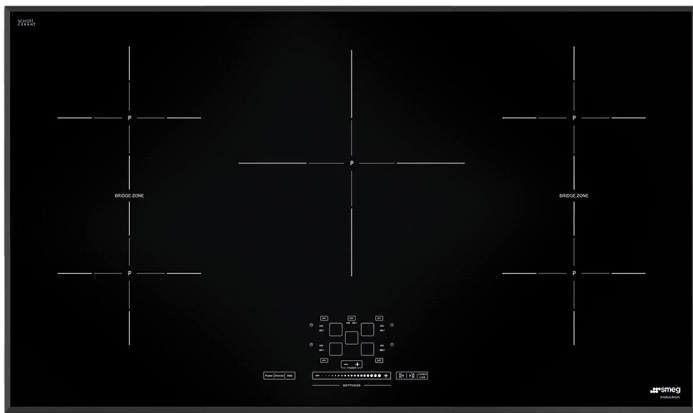

92 CM (approx. 36"), Induction cooktop,
black, ultra-low profile
EAN13: 8017709207281

- 5 "full-power" cook zones • Front-left - Bridge zone - 1,800W - Ø 7 1/2" (180mm) - Booster 2,500W • Back-left - Bridge zone - 1,800W - Ø 7 1/2" (180mm) - Booster 2,500W • Central - 2,800W - Ø 11 8/11" (300mm) - Booster 5,000W • Back-right - Bridge zone - 1,800W - Ø 7 1/2" (180mm) - Booster 2,500W • Front-right - Bridge zone - 1,800W - Ø 7 1/2" (180mm) - Booster 2,500W • Slider touch controls setting • 2 bridge areas: extended cooking zone (front-left+back-left position and front-right + back-right) • 9 power levels for each zone • Simmering function • Melting/low-temperature cooking function • Indication of the minimum pan diameter • Residual heat indicator for each zone • Protection against accidental start-up • Automatic safety cut-out • Individual timer for each zone • Child safety lock • Voltage rating: 208/240V - 60Hz • Connected load (nominal power): 9.6/11.1kW • Amps 208/240V: 46.5Amps • Double 50 Amp breaker required on both sides of line with ground