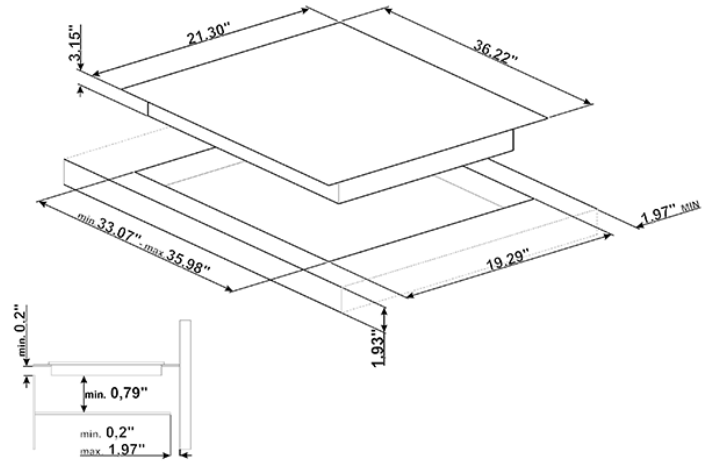

92 CM (approx. 36"), Induction cooktop,
black, ultra-low profile
EAN13: 8017709207281

- 5 "full-power" cook zones • Front-left - Bridge zone - 1,800W - Ø 7 1/2" (180mm) - Booster 2,500W • Back-left - Bridge zone - 1,800W - Ø 7 1/2" (180mm) - Booster 2,500W • Central - 2,800W - Ø 11 8/11" (300mm) - Booster 5,000W • Back-right - Bridge zone - 1,800W - Ø 7 1/2" (180mm) - Booster 2,500W • Front-right - Bridge zone - 1,800W - Ø 7 1/2" (180mm) - Booster 2,500W • Slider touch controls setting • 2 bridge areas: extended cooking zone (front-left+back-left position and front-right + back-right) • 9 power levels for each zone • Simmering function • Melting/low-temperature cooking function • Indication of the minimum pan diameter • Residual heat indicator for each zone • Protection against accidental start-up • Automatic safety cut-out • Individual timer for each zone • Child safety lock • Voltage rating: 208/240V - 60Hz • Connected load (nominal power): 9.6/11.1kW • Amps 208/240V: 46.5Amps • Double 50 Amp breaker required on both sides of line with ground