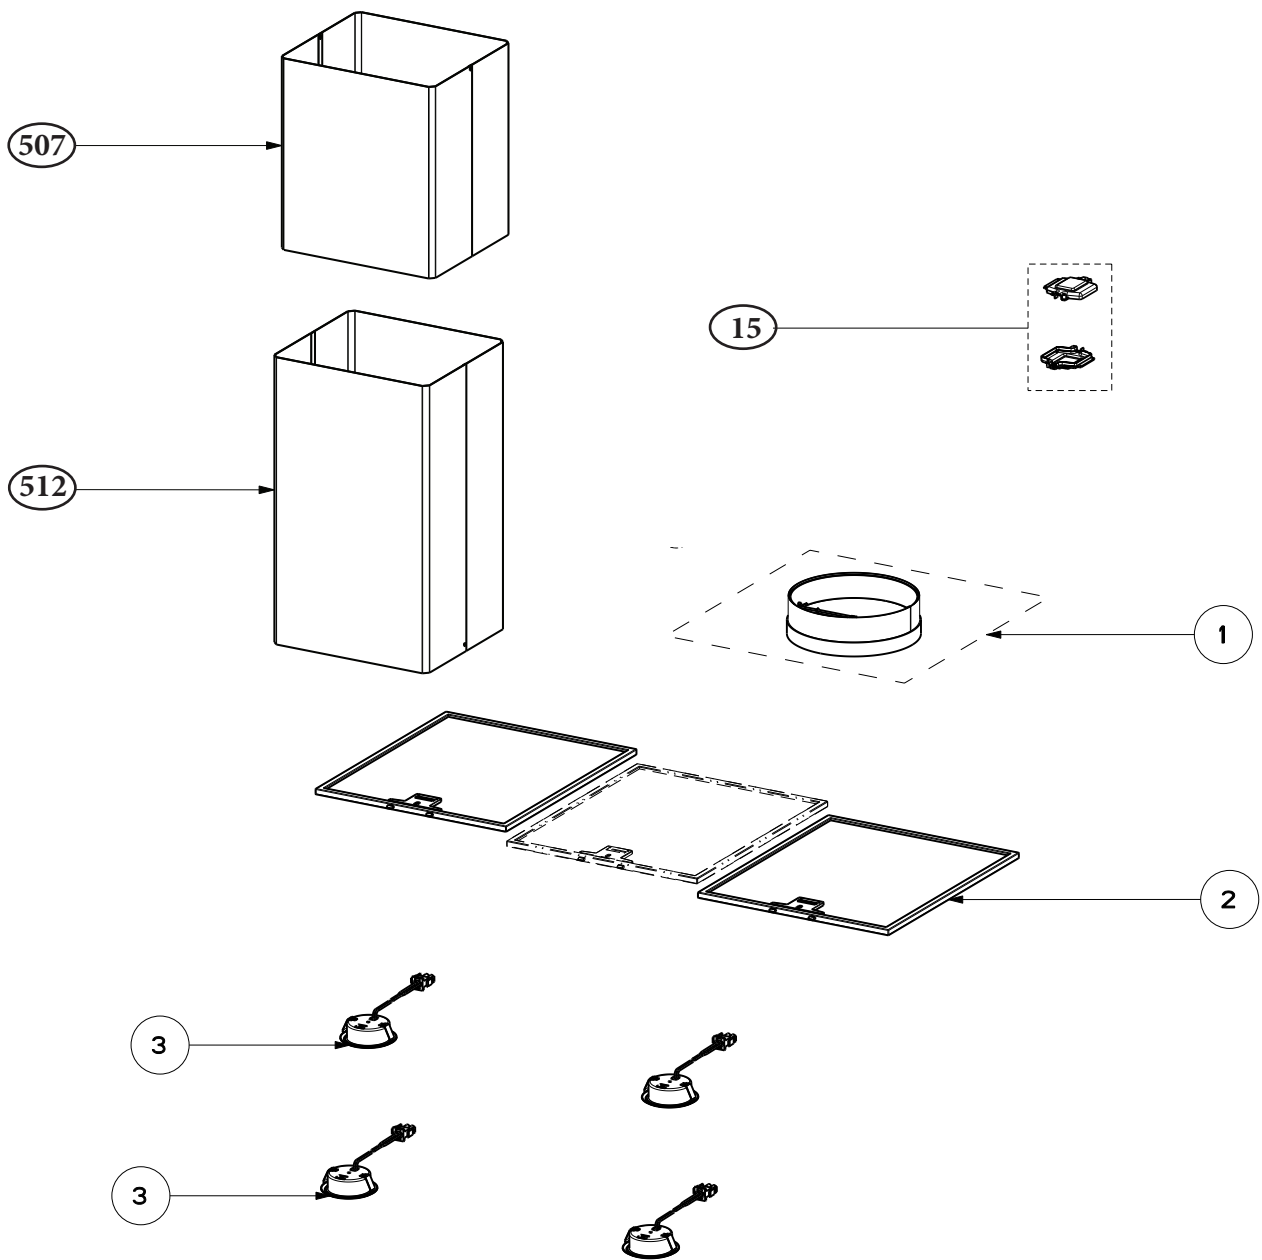

BELLA ISOLA

body / chimney components

	Model Number	BELAIS36SS600-B	BELAIS42SS600-B	
Key	Description	36 Stainless	42 Stainless	Qty Req.
1	Damper	133.0055.994	133.0055.994	1
2	Grease Filter	133.0173.215	133.0250.762	3
3	Led Bulbs	133.0289.829	133.0289.829	4
15	Connector Box	133.0016.977	133.0016.977	1
512	Lower Chimney	133.0062.473	133.0062.473	1
507	Upper Chimney	133.0062.273	133.0062.273	1

BELLA ISOLA

switch components

	Model Number	BELAIS36SS600-B	BELAIS42SS600-B	
Key	Description	36 Stainless	42 Stainless	Qty Req.
199	Control Panel Board	133.0312.372	133.0312.372	1
451	Mother Board	133.0455.790	133.0455.790	1
452	Transformer	133.0299.377	133.0299.377	1

BELLA ISOLA

motor components

	Model Number	BELAIS36SS600-B	BELAIS42SS600-B	
Key	Description	36 Stainless	42 Stainless	Qty Req.
302	Impeller	133.0151.809	133.0151.809	1
303	Capacitor 25 MF	133.0060.648	133.0060.648	1
305	Motor Rubber Kit	133.0051.604	133.0051.604	1
312	Power Cord	133.0381.468	133.0381.468	1
399	Motor	133.0396.005	133.0396.005	1