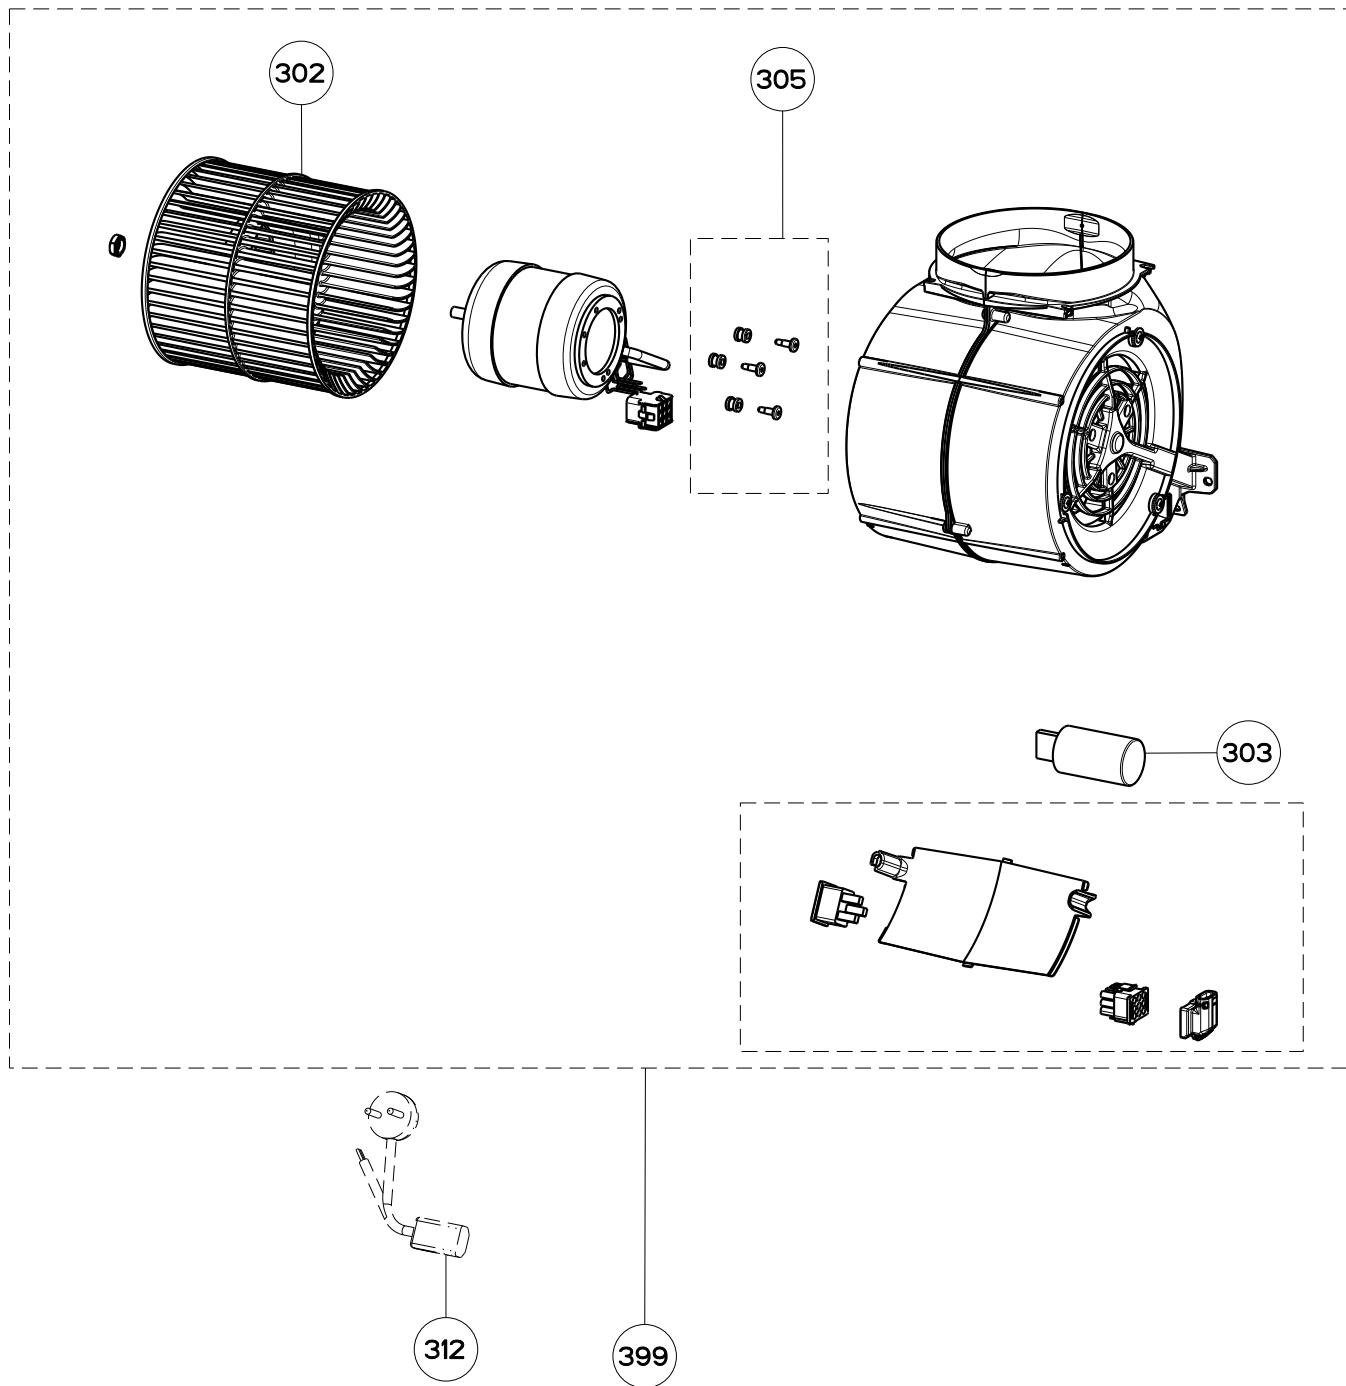

BELLA ISOLA

body / chimney components

	Model Number	BELAIS36SS600-B	BELAIS42SS600-B	
Key	Description	36 Stainless	42 Stainless	Qty Req.
1	Damper	133.0055.994	133.0055.994	1
2	Grease Filter	133.0173.215	133.0250.762	3
3	Led Bulbs	133.0289.829	133.0289.829	4
15	Connector Box	133.0016.977	133.0016.977	1
512	Lower Chimney	133.0062.473	133.0062.473	1
507	Upper Chimney	133.0062.273	133.0062.273	1

BELLA ISOLA

switch components

	Model Number	BELAIS36SS600-B	BELAIS42SS600-B	
Key	Description	36 Stainless	42 Stainless	Qty Req.
199	Control Panel Board	133.0312.372	133.0312.372	1
451	Mother Board	133.0455.790	133.0455.790	1
452	Transformer	133.0299.377	133.0299.377	1

BELLA ISOLA

motor components

	Model Number	BELAIS36SS600-B	BELAIS42SS600-B	
Key	Description	36 Stainless	42 Stainless	Qty Req.
302	Impeller	133.0151.809	133.0151.809	1
303	Capacitor 25 MF	133.0060.648	133.0060.648	1
305	Motor Rubber Kit	133.0051.604	133.0051.604	1
312	Power Cord	133.0381.468	133.0381.468	1
399	Motor	133.0396.005	133.0396.005	1