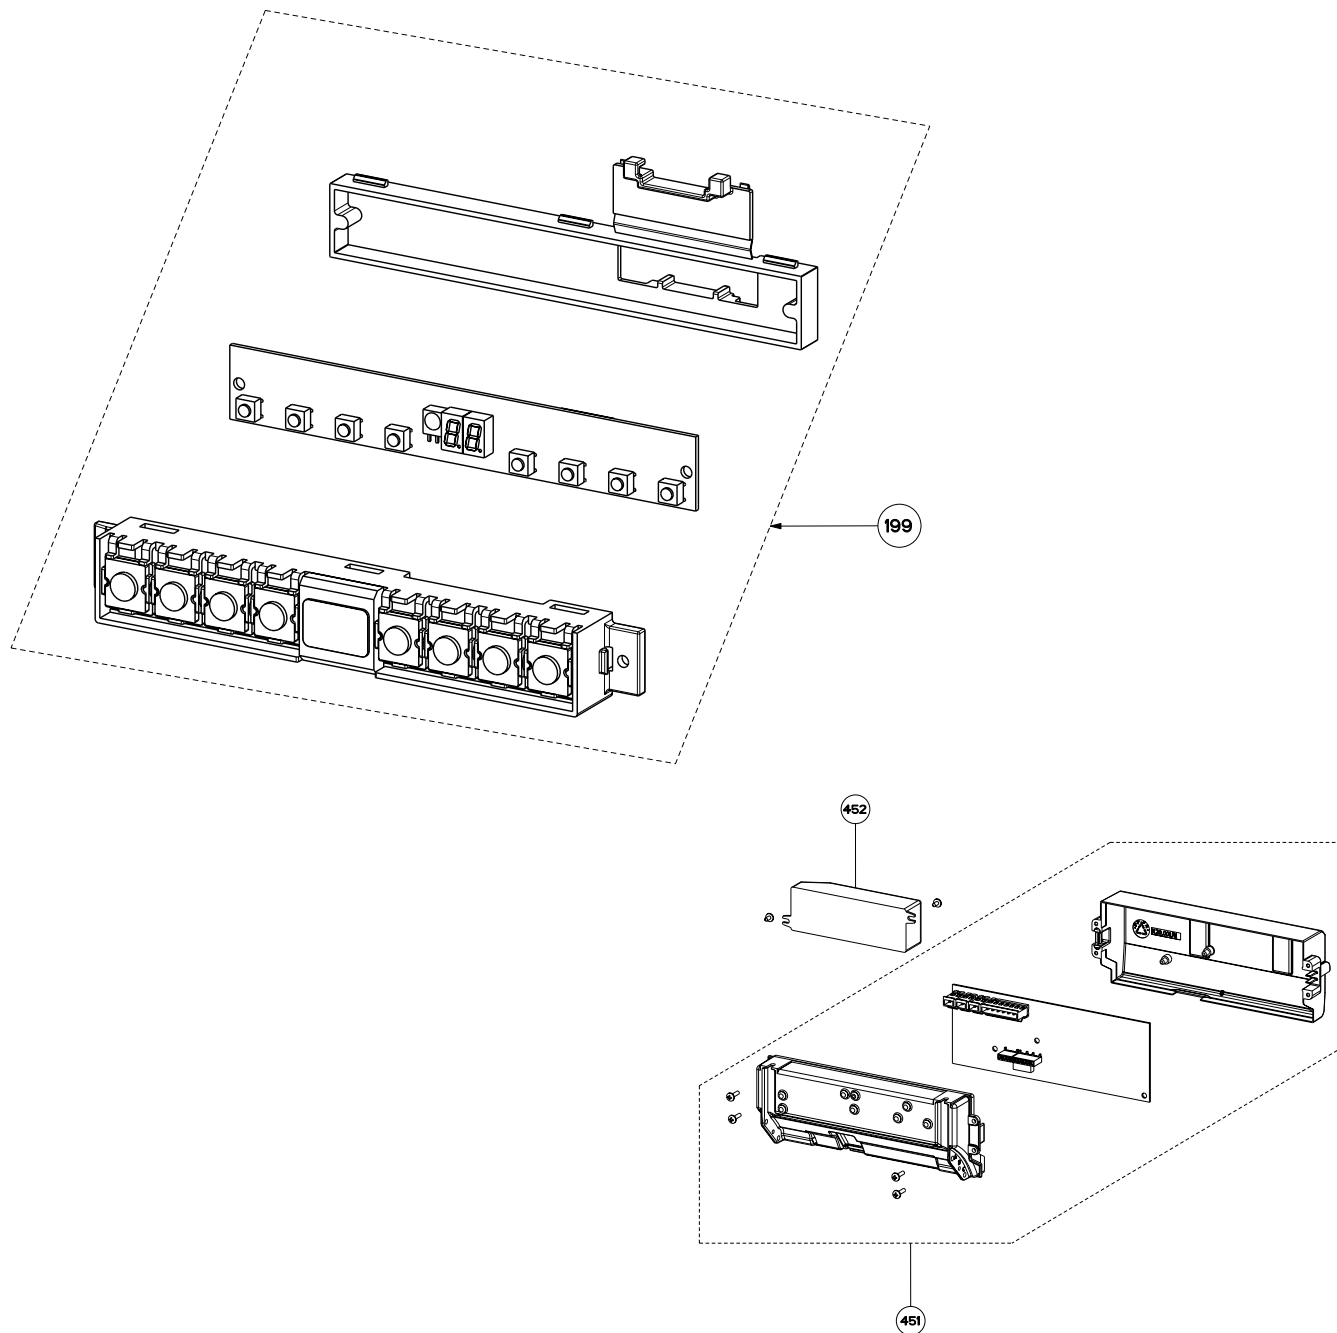

BELLA ISOLA

body / chimney components

	Model Number	BELAIS36SS600-B	BELAIS42SS600-B	
Key	Description	36 Stainless	42 Stainless	Qty Req.
1	Damper	133.0055.994	133.0055.994	1
2	Grease Filter	133.0173.215	133.0250.762	3
3	Led Bulbs	133.0289.829	133.0289.829	4
15	Connector Box	133.0016.977	133.0016.977	1
512	Lower Chimney	133.0062.473	133.0062.473	1
507	Upper Chimney	133.0062.273	133.0062.273	1

BELLA ISOLA

switch components

	Model Number	BELAIS36SS600-B	BELAIS42SS600-B	
Key	Description	36 Stainless	42 Stainless	Qty Req.
199	Control Panel Board	133.0312.372	133.0312.372	1
451	Mother Board	133.0455.790	133.0455.790	1
452	Transformer	133.0299.377	133.0299.377	1

BELLA ISOLA

motor components

	Model Number	BELAIS36SS600-B	BELAIS42SS600-B	
Key	Description	36 Stainless	42 Stainless	Qty Req.
302	Impeller	133.0151.809	133.0151.809	1
303	Capacitor 25 MF	133.0060.648	133.0060.648	1
305	Motor Rubber Kit	133.0051.604	133.0051.604	1
312	Power Cord	133.0381.468	133.0381.468	1
399	Motor	133.0396.005	133.0396.005	1

BELLA ISOLA

mounting hardware components

	Model Number	BELAIS36SS600-B	BELAIS42SS600-B	
Key	Description	36 Stainless	42 Stainless	Qty Req.
	Mounting Kit Island	133.0084.479	133.0084.479	1
A	4 Bolts to Attach Canopy to Chimney			1
B	Wood Shelf Nut			1
C	Wood Shelf Washer			1
D	Wood Shelf Bolt			1
E	Wood Screw			1
F	Connector Box w/screws			1
G	Chimney Screws			1