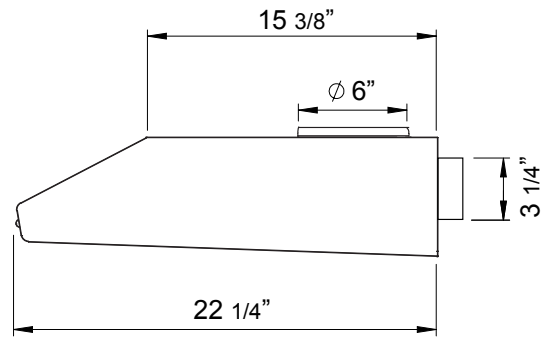

Modern, clean lines provide a perfect complement to any interior, while centrifugal blowers liquefy cooking residue without complex filters to make clean up a snap. Available in black, white, stainless steel and black stainless finishes.

Side

Back