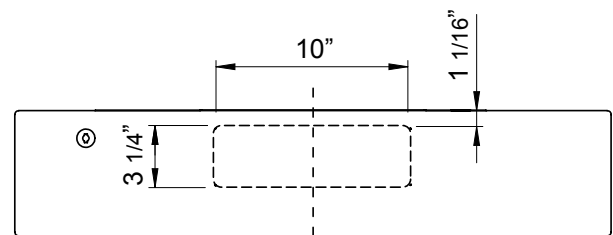

Modern, clean lines provide a perfect complement to any interior, while centrifugal blowers liquefy cooking residue without complex filters to make clean up a snap. Available in black, white, stainless steel and black stainless finishes.

C/L

Back