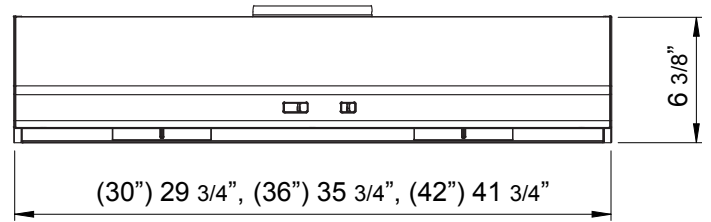

Modern, clean lines provide a perfect complement to any interior, while centrifugal blowers liquefy cooking residue without complex filters to make clean up a snap. Available in black, white, stainless steel and black stainless finishes.

Front

Back