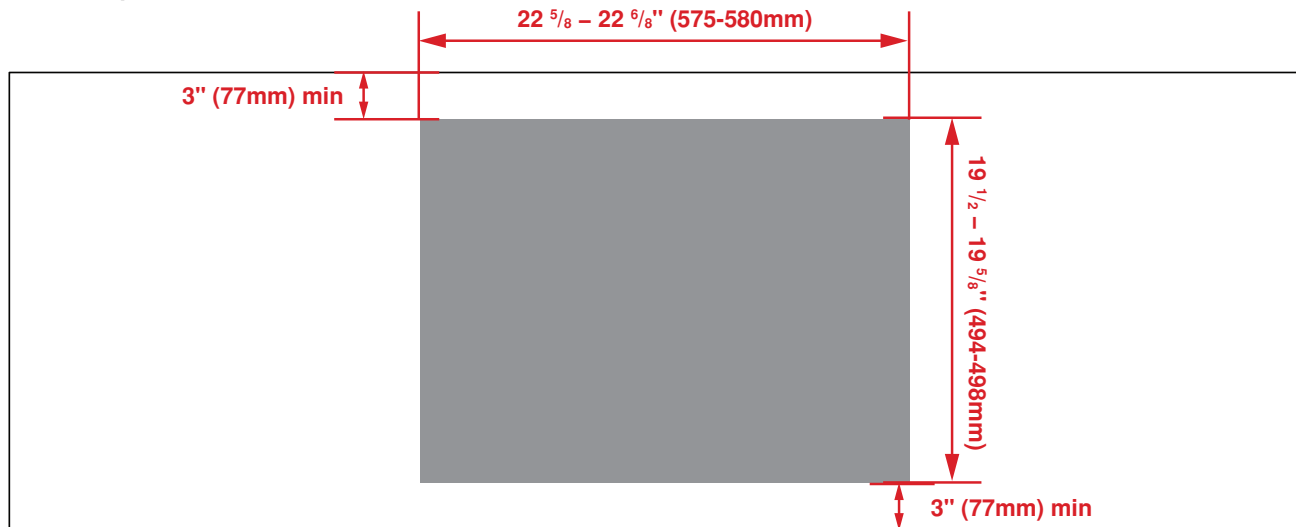

FINISH

High Grade Stainless Steel

DIMENSIONS (H X W X D)

3⁷/₈ x 36 x 21¹/₄ in.

GENERAL	
Glass Type	N/A
Size	36"
Color	Stainless Steel
Heating Technology	Gas
Stainless Steel Frame	Yes
Control Type	Front Knob Control with Knob Illumination
GAS BURNER FEATURES	
Sealed Burner	N/A
Reignition Controlled Burners	Yes
Gas Safety Device	N/A
19,000 BTU Power Burner with Simmering Feature	N/A
15,000 BTU Power Burner with Simmering	N/A
Cast Iron Continuous Grates	Yes
ACCESSORY	
Griddle Pan	Yes
STANDARD POWER	
Front Left	6,000 BTU
Front Right	12,000 BTU
Rear Left	12,000 BTU
Rear Right	6,000 BTU
Center	20,000 BTU (Not on builder models)
DIMENSIONS	
Required Cutout Dimension (H x W x D)	3 ⁷ / ₈ x 36 x 21 ¹ / ₄ in.
Overall Height	3 ⁷ / ₈ in.
Overall Width	36 in.
Overall Depth	21 ¹ / ₄ in.
Weight	52.9 lbs
POWER / RATINGS	
KW / Amps Rating at 240 V, 60 Hz	110-120 V, 60 Hz
Supply Cord & Plug	Yes
Plug Type	N/A

Top

Side – Side View

Front – Side View

Countertop Cutout

NOTE TO THE INSTALLER: All height, width and depth dimensions are shown in inches (as well as metric). Beko US Inc. reserves the absolute and unrestricted right to change product materials and specifications, at any time, without notice. Please visit our website www.beko.us or call 888 352 2356 to verify the latest specifications with final dimensional data and other details prior to installation and making a cutout. Applicable product limited warranty information may be found in accompanying product materials or you may contact your account manager for further details. Proper installation is the responsibility of the installer. Product failure due to improper installation is not covered under the Limited Warranty.