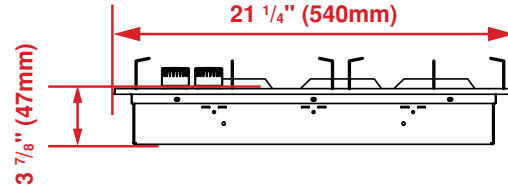

FINISH

High Grade Stainless Steel

DIMENSIONS (H X W X D)

3⁷/₈ x 36 x 21¹/₄ in.

GENERAL	
Glass Type	N/A
Size	36"
Color	Stainless Steel
Heating Technology	Gas
Stainless Steel Frame	Yes
Control Type	Front Knob Control with Knob Illumination
GAS BURNER FEATURES	
Sealed Burner	N/A
Reignition Controlled Burners	Yes
Gas Safety Device	N/A
19,000 BTU Power Burner with Simmering Feature	N/A
15,000 BTU Power Burner with Simmering	N/A
Cast Iron Continuous Grates	Yes
ACCESSORY	
Griddle Pan	Yes
STANDARD POWER	
Front Left	6,000 BTU
Front Right	12,000 BTU
Rear Left	12,000 BTU
Rear Right	6,000 BTU
Center	20,000 BTU (Not on builder models)
DIMENSIONS	
Required Cutout Dimension (H x W x D)	3 ⁷ / ₈ x 36 x 21 ¹ / ₄ in.
Overall Height	3 ⁷ / ₈ in.
Overall Width	36 in.
Overall Depth	21 ¹ / ₄ in.
Weight	52.9 lbs
POWER / RATINGS	
KW / Amps Rating at 240 V, 60 Hz	110-120 V, 60 Hz
Supply Cord & Plug	Yes
Plug Type	N/A

Top

Side – Side View

Front – Side View

Countertop Cutout

NOTE TO THE INSTALLER: All height, width and depth dimensions are shown in inches (as well as metric). Beko US Inc. reserves the absolute and unrestricted right to change product materials and specifications, at any time, without notice. Please visit our website www.beko.us or call 888 352 2356 to verify the latest specifications with final dimensional data and other details prior to installation and making a cutout. Applicable product limited warranty information may be found in accompanying product materials or you may contact your account manager for further details. Proper installation is the responsibility of the installer. Product failure due to improper installation is not covered under the Limited Warranty.