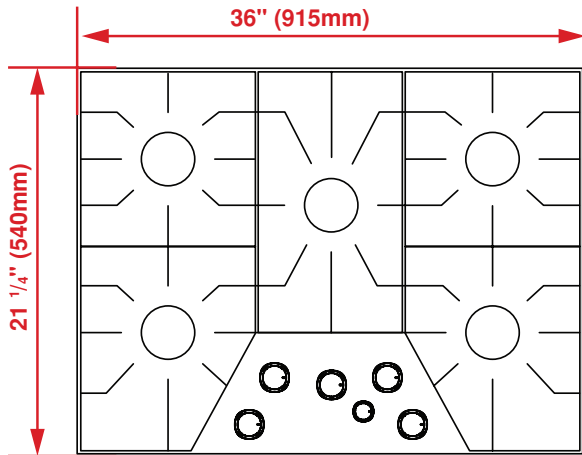

FINISH

High Grade Stainless Steel

DIMENSIONS (H X W X D)

3⁷/₈ x 36 x 21¹/₄ in.

GENERAL	
Glass Type	N/A
Size	36"
Color	Stainless Steel
Heating Technology	Gas
Stainless Steel Frame	Yes
Control Type	Front Knob Control with Knob Illumination
GAS BURNER FEATURES	
Sealed Burner	N/A
Reignition Controlled Burners	Yes
Gas Safety Device	N/A
19,000 BTU Power Burner with Simmering Feature	N/A
15,000 BTU Power Burner with Simmering	N/A
Cast Iron Continuous Grates	Yes
ACCESSORY	
Griddle Pan	Yes
STANDARD POWER	
Front Left	6,000 BTU
Front Right	12,000 BTU
Rear Left	12,000 BTU
Rear Right	6,000 BTU
Center	20,000 BTU (Not on builder models)
DIMENSIONS	
Required Cutout Dimension (H x W x D)	3 ⁷ / ₈ x 36 x 21 ¹ / ₄ in.
Overall Height	3 ⁷ / ₈ in.
Overall Width	36 in.
Overall Depth	21 ¹ / ₄ in.
Weight	52.9 lbs
POWER / RATINGS	
KW / Amps Rating at 240 V, 60 Hz	110-120 V, 60 Hz
Supply Cord & Plug	Yes
Plug Type	N/A

Top

Side – Side View

Front – Side View

Countertop Cutout

NOTE TO THE INSTALLER: All height, width and depth dimensions are shown in inches (as well as metric). Beko US Inc. reserves the absolute and unrestricted right to change product materials and specifications, at any time, without notice. Please visit our website www.beko.us or call 888 352 2356 to verify the latest specifications with final dimensional data and other details prior to installation and making a cutout. Applicable product limited warranty information may be found in accompanying product materials or you may contact your account manager for further details. Proper installation is the responsibility of the installer. Product failure due to improper installation is not covered under the Limited Warranty.