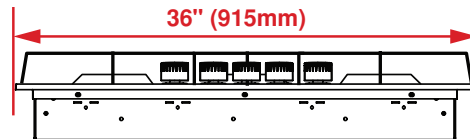

FINISH

High Grade Stainless Steel

DIMENSIONS (H X W X D)

3⁷/₈ x 36 x 21¹/₄ in.

GENERAL	
Glass Type	N/A
Size	36"
Color	Stainless Steel
Heating Technology	Gas
Stainless Steel Frame	Yes
Control Type	Front Knob Control with Knob Illumination
GAS BURNER FEATURES	
Sealed Burner	N/A
Reignition Controlled Burners	Yes
Gas Safety Device	N/A
19,000 BTU Power Burner with Simmering Feature	N/A
15,000 BTU Power Burner with Simmering	N/A
Cast Iron Continuous Grates	Yes
ACCESSORY	
Griddle Pan	Yes
STANDARD POWER	
Front Left	6,000 BTU
Front Right	12,000 BTU
Rear Left	12,000 BTU
Rear Right	6,000 BTU
Center	20,000 BTU (Not on builder models)
DIMENSIONS	
Required Cutout Dimension (H x W x D)	3 ⁷ / ₈ x 36 x 21 ¹ / ₄ in.
Overall Height	3 ⁷ / ₈ in.
Overall Width	36 in.
Overall Depth	21 ¹ / ₄ in.
Weight	52.9 lbs
POWER / RATINGS	
KW / Amps Rating at 240 V, 60 Hz	110-120 V, 60 Hz
Supply Cord & Plug	Yes
Plug Type	N/A

Top

Side – Side View

Front – Side View

Countertop Cutout

NOTE TO THE INSTALLER: All height, width and depth dimensions are shown in inches (as well as metric). Beko US Inc. reserves the absolute and unrestricted right to change product materials and specifications, at any time, without notice. Please visit our website www.beko.us or call 888 352 2356 to verify the latest specifications with final dimensional data and other details prior to installation and making a cutout. Applicable product limited warranty information may be found in accompanying product materials or you may contact your account manager for further details. Proper installation is the responsibility of the installer. Product failure due to improper installation is not covered under the Limited Warranty.