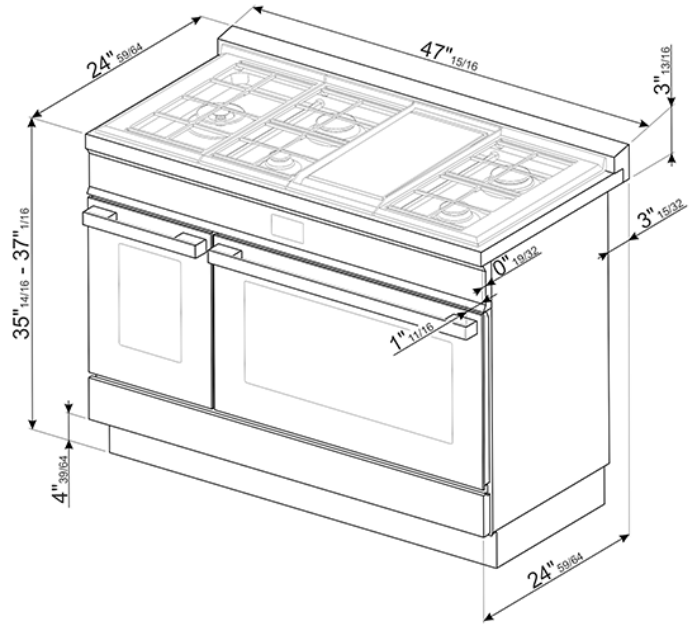

CPF48UGMBL

Portofino Pro-Style Dual Fuel Range,
Black, 48" x 25"
EAN13: 8017709266745

- **PORTOFINO STYLE** • Stainless steel control knobs • **Thermoseal cavity, energy efficiency best-in-class** • **Soft close oven door** • Full-width continuous grates • Storage compartment with inner drawer • **MULTIFUNCTION ELECTRIC OVEN:** • 10 cooking modes including Pizza Function • Vapor-clean function • Programmable timer with touch display • Adjustable thermostat 120° - 500°F • Air-cooled triple-glazed removable door • Removable inner glass for easy cleaning • **True European triple convection** • Oven capacity: 4.5 cu. ft. • **Ever Clean enameled interior cavity** • 5 shelf positions • 2 x halogen oven lights • Bake element 1.7kW • Broil element 2.9kW • Convection element 1.5kW/element • **MULTIFUNCTION ELECTRIC OVEN – SECONDARY OVEN** • 4 cooking modes • **True European convection** • Adjustable thermostat 120° - 440°F • "Ever-Clean" enamelled oven interior • Air-cooled triple-glazed removable door • Removable inner glass for easy cleaning • Oven capacity: 1.45 Cu.Ft • 5 shelf positions • 2 x halogen oven lights • Bake element 750W • Broil element 2,05kW • Convection element 1.5kW • **GAS RANGETOP:** • 5 gas burners with Electric Griddle • Center-rear 1200 BTU • Center-front 4500 BTU • Right-rear 12000 BTU • Right-front 8000 BTU • **Left double-inset super burner 20000 BTU** • Heavy-duty cast iron grates • Automatic electric ignition • LP gas conversion kit included • **SAFETY:** • Gas safety valves • Air-cooled door to prevent overheating • Connected nominal power: 240/120V • Voltage rating: @ 240/120V 60Hz • **ACCESSORIES INCLUDED:** • 1 wok ring • 1 rotisserie kit (main oven) • 2 deep oven tray (1pc/oven) • 2 total-extraction telescopic guide (1pc/oven) • 2 chrome shelves