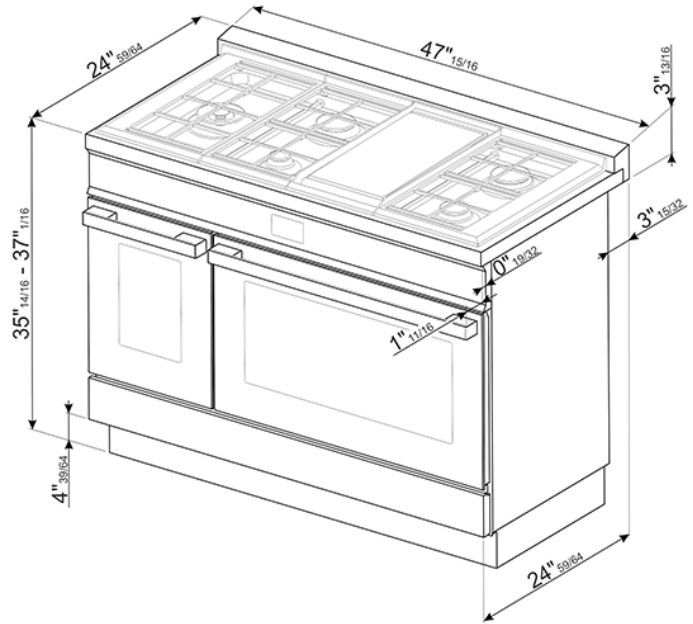

CPF48UGMOG

Portofino Pro-Style Dual Fuel Range,
Olive Green, 48" x 25"
EAN13: 8017709266752

- **PORTOFINO STYLE** • Stainless steel control knobs • **Thermoseal cavity, energy efficiency best-in-class** • **Soft close oven door** • Full-width continuous grates • Storage compartment with inner drawer • **MULTIFUNCTION ELECTRIC OVEN:** • 10 cooking modes including Pizza Function • Vapor-clean function • Programmable timer with touch display • Adjustable thermostat 120° - 500°F • Air-cooled triple-glazed removable door • Removable inner glass for easy cleaning • **True European triple convection** • Oven capacity: 4.5 cu. ft. • **Ever Clean enameled interior cavity** • 5 shelf positions • 2 x halogen oven lights • Bake element 1.7kW • Broil element 2.9kW • Convection element 1.5kW/element • **MULTIFUNCTION ELECTRIC OVEN – SECONDARY OVEN** • 4 cooking modes • **True European convection** • Adjustable thermostat 120° - 440°F • "Ever-Clean" enamelled oven interior • Air-cooled triple-glazed removable door • Removable inner glass for easy cleaning • Oven capacity: 1.45 Cu.Ft • 5 shelf positions • 2 x halogen oven lights • Bake element 750W • Broil element 2,05kW • Convection element 1.5kW • **GAS RANGETOP:** • 5 gas burners with Electric Griddle • Center-rear 1200 BTU • Center-front 4500 BTU • Right-rear 12000 BTU • Right-front 8000 BTU • **Left double-inset super burner 20000 BTU** • Heavy-duty cast iron grates • Automatic electric ignition • LP gas conversion kit included • **SAFETY:** • Gas safety valves • Air-cooled door to prevent overheating • Connected nominal power: 240/120V • Voltage rating: @ 240/120V 60Hz • **ACCESSORIES INCLUDED:** • 1 wok ring • 1 rotisserie kit (main oven) • 2 deep oven tray (1pc/oven) • 2 total-extraction telescopic guide (1pc/oven) • 2 chrome shelves