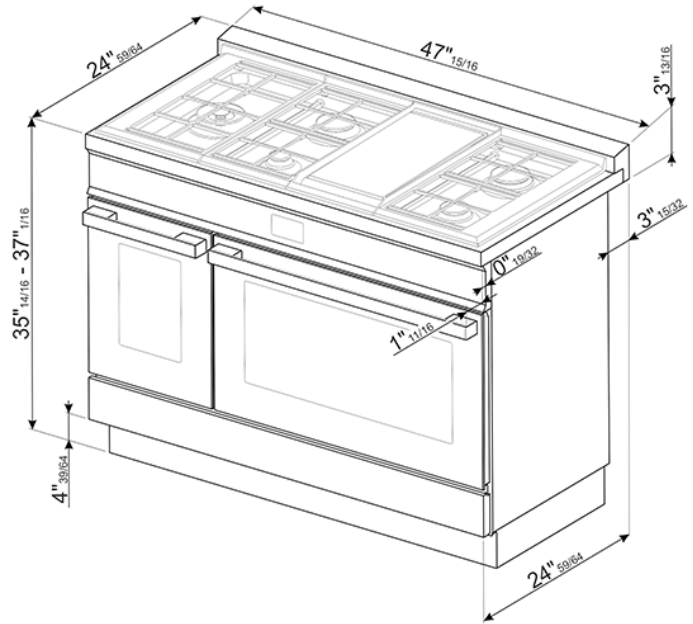

Portofino Pro-Style Dual Fuel Range,
Red, 48" x 25"
EAN13: 8017709260781

- **PORTOFINO STYLE** • Stainless steel control knobs • **Thermoseal cavity, energy efficiency best-in-class** • **Soft close oven door** • Full-width continuous grates • Storage compartment with inner drawer • **MULTIFUNCTION ELECTRIC OVEN:** • 10 cooking modes including Pizza Function • Vapor-clean function • Programmable timer with touch display • Adjustable thermostat 120° - 500°F • Air-cooled triple-glazed removable door • Removable inner glass for easy cleaning • **True European triple convection** • Oven capacity: 4.5 cu. ft. • **Ever Clean enameled interior cavity** • 5 shelf positions • 2 x halogen oven lights • Bake element 1.7kW • Broil element 2.9kW • Convection element 1.5kW/element • **MULTIFUNCTION ELECTRIC OVEN – SECONDARY OVEN** • 4 cooking modes • **True European convection** • Adjustable thermostat 120° - 440°F • "Ever-Clean" enamelled oven interior • Air-cooled triple-glazed removable door • Removable inner glass for easy cleaning • Oven capacity: 1.45 Cu.Ft • 5 shelf positions • 2 x halogen oven lights • Bake element 750W • Broil element 2,05kW • Convection element 1.5kW • **GAS RANGETOP:** • 5 gas burners with Electric Griddle • Center-rear 1200 BTU • Center-front 4500 BTU • Right-rear 12000 BTU • Right-front 8000 BTU • **Left double-inset super burner 20000 BTU** • Heavy-duty cast iron grates • Automatic electric ignition • LP gas conversion kit included • **SAFETY:** • Gas safety valves • Air-cooled door to prevent overheating • Connected nominal power: 240/120V • Voltage rating: @ 240/120V 60Hz • **ACCESSORIES INCLUDED:** • 1 wok ring • 1 rotisserie kit (main oven) • 2 deep oven tray (1pc/oven) • 2 total-extraction telescopic guide (1pc/oven) • 2 chrome shelves