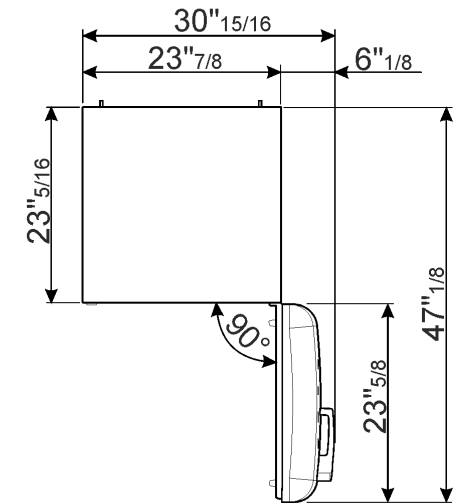

FAB32 - Previous vs New