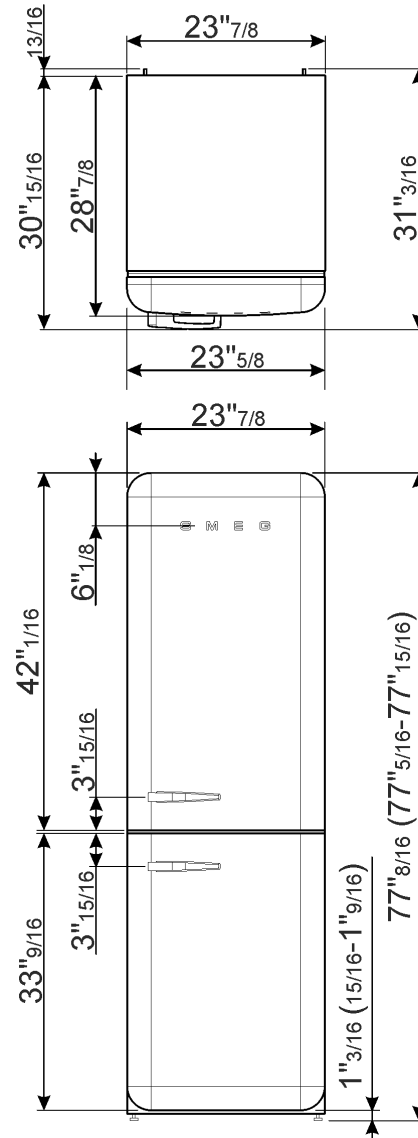

FAB32 - Previous vs New