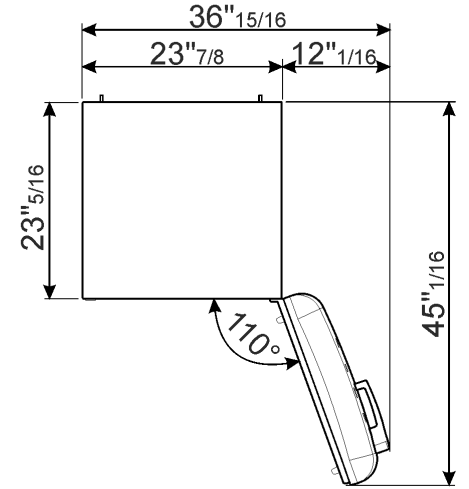

FAB32 - Previous vs New