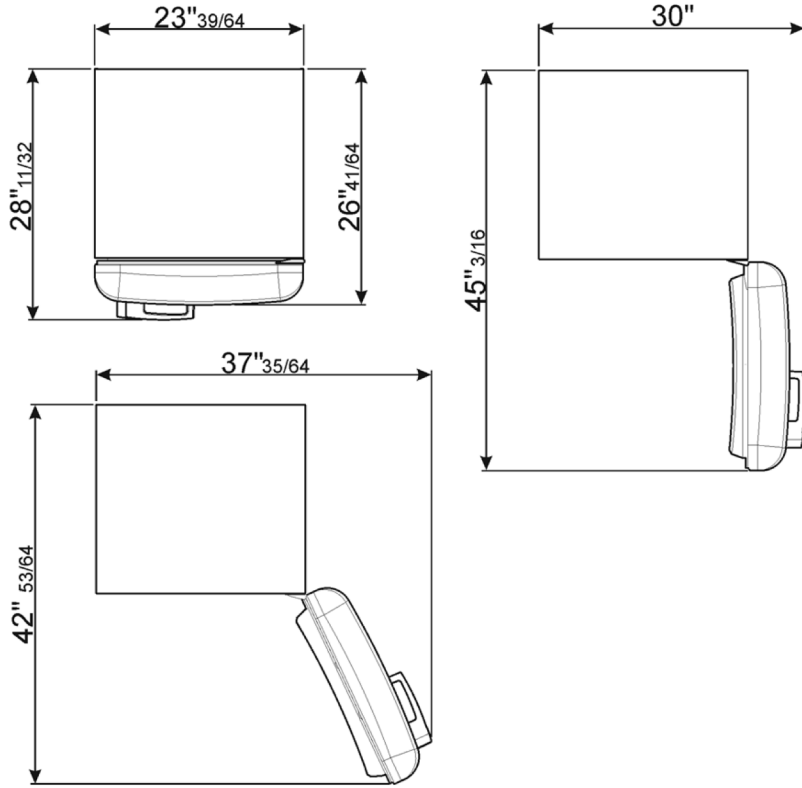

FAB32 - Previous vs New