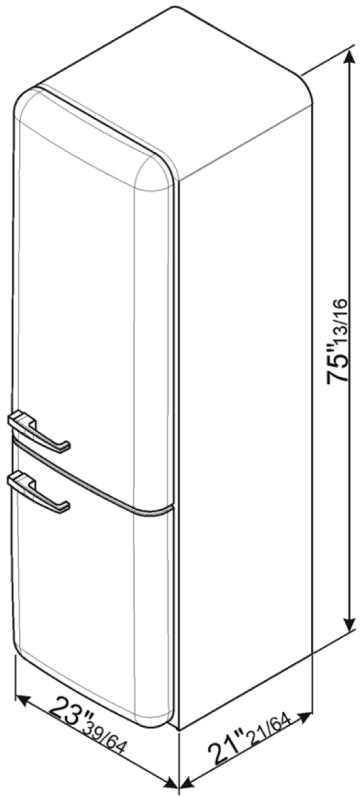

FAB32 - Previous vs New