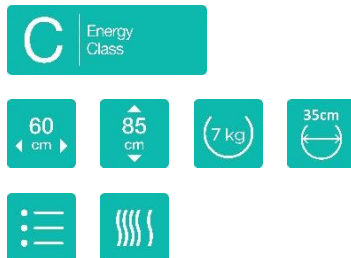

16 programmes
Programmes: Cotton, Mix/synthetics, Wool/hand program
Special programmes: AllergyCare, Auto, SportWash, Quick 20', DownWear
NormalCare, EcoCare, TimeCare

StableTech side panels
Sleek door
Washing modes
Audio signal SoftSound
Self cleaning program SterilTub

Partial AquaStop
Lockable control panel

Noise level: 56 dB(A)re 1 pW
Product dimensions (HxWxD): 85 × 60 × 61 cm

DP7C

Vented dryer

gorenje
Life Simplified

DP7C

Primary Line

Type: SP15/110

Colour: White

StableTech sidings

Dryer load: 1-7 kg

Door diameter: 35 cm

Door opening angle: 180 °

Reversible drum action

Simple interface

Personal settings for all programmes

Easy filter cleaning

Humidity sensor

Galvanized drum

Noise level drying: 64 dB(A)re 1 pW

Product dimensions (HxWxD): 85 × 60 × 60 cm