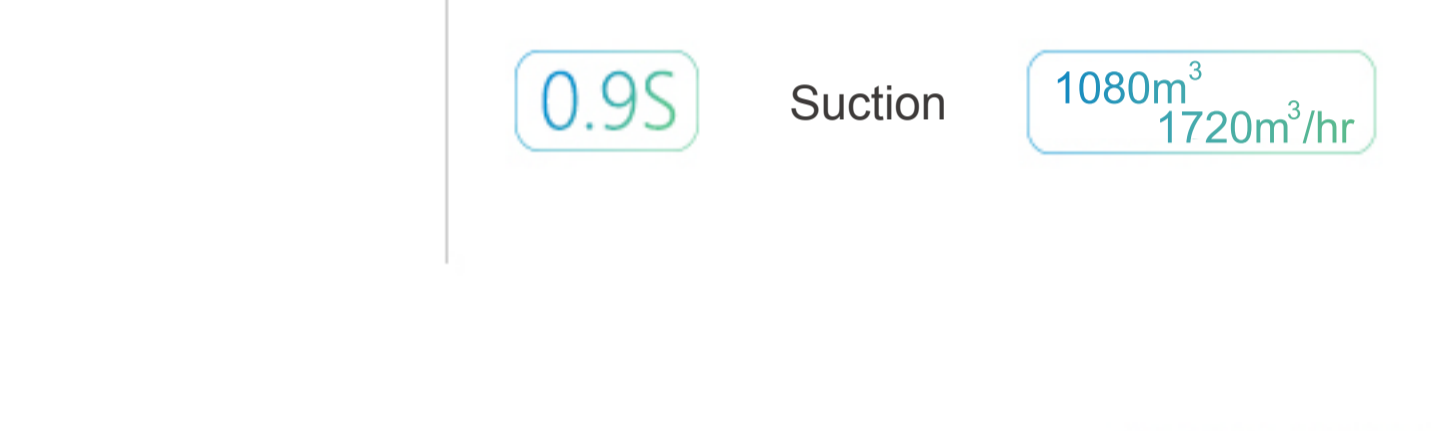

1080m³, 1720m³/hr

Whether it is stir-fry or deep fry, fume can be
instantaneously dispersed

**ONE MINUTE
KITCHEN RENEW**

Change state
Life is easier

Intelligent air
purification program

After cooking

Intelligent purification program
starts automatically