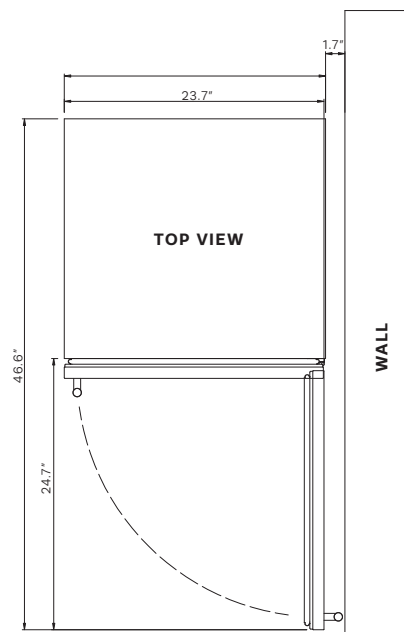

BENEFITS

Model #	SPRBC056D1SS
Capacity-Wine Compartment	Stores up 126 beverage cans and 6 bottles of wine
Volume	5.6 cu. ft.
Temperature Range	34F – 50F (1C-10C)
Noise	39 db
Door Frame	304 grade seamless stainless steel
Cabinet	Matte black textured steel
Interior Finish	Matte black
Door Style	Single door
Reversible Door Swing	Yes
Door Hinge	Hidden for flush fit installation
Door Glass	Low E, dual pane argon filled
Door Handle	Pro-style, 20% longer than previous model
Door Lock	Yes
Shelving Material	3 adjustable clear glass shelves
Lighting Option 1	On/Off with door opening
Lighting Option 2	On 100% illumination for 2 hours
Lighting Option 3	On 50% illumination for 2 hours
Light Colours	Choose between Arctic white or Azure blue
Controls	Digital seamless capacitive touch
Temperature Recall	Yes reverts to last set temperature after power outage
Alarm	Yes, temperature and door ajar
Sabbath Mode	Yes

PRODUCT SPECIFICATIONS

UPC 067638024273

Unit Dimensions

Width 23.8" in.
Min. Height 34" in.
Max. Height 34.7" in.
Depth 23.8" in.

(DOES NOT INCLUDE HANDLE)

Installation

Gross Weight: 136 lbs.
Built-in under counter or free standing
Refrigerator: R600
Size: Min 24" wide opening required

AC Power

115V, 60Hz at MAX 1.5A
Power cord length: 6.5 ft.

Platinum Warranty

2 year parts and labor coverage

*based on standard 750ml bordeaux style bottle