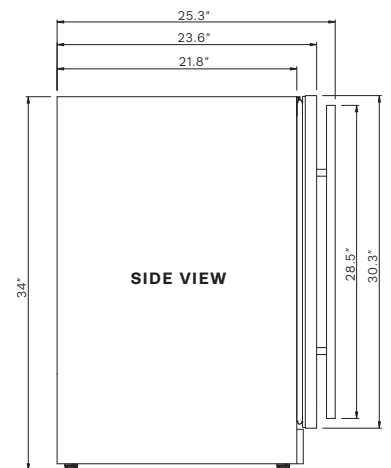

BENEFITS

Model #	SPRBC056D1SS
Capacity-Wine Compartment	Stores up 126 beverage cans and 6 bottles of wine
Volume	5.6 cu. ft.
Temperature Range	34F – 50F (1C-10C)
Noise	39 db
Door Frame	304 grade seamless stainless steel
Cabinet	Matte black textured steel
Interior Finish	Matte black
Door Style	Single door
Reversible Door Swing	Yes
Door Hinge	Hidden for flush fit installation
Door Glass	Low E, dual pane argon filled
Door Handle	Pro-style, 20% longer than previous model
Door Lock	Yes
Shelving Material	3 adjustable clear glass shelves
Lighting Option 1	On/Off with door opening
Lighting Option 2	On 100% illumination for 2 hours
Lighting Option 3	On 50% illumination for 2 hours
Light Colours	Choose between Arctic white or Azure blue
Controls	Digital seamless capacitive touch
Temperature Recall	Yes reverts to last set temperature after power outage
Alarm	Yes, temperature and door ajar
Sabbath Mode	Yes

PRODUCT SPECIFICATIONS

UPC 067638024273

Unit Dimensions

Width 23.8" in.
Min. Height 34" in.
Max. Height 34.7" in.
Depth 23.8" in.

(DOES NOT INCLUDE HANDLE)

Installation

Gross Weight: 136 lbs.
Built-in under counter or free standing
Refrigerator: R600
Size: Min 24" wide opening required

AC Power

115V, 60Hz at MAX 1.5A
Power cord length: 6.5 ft.

Platinum Warranty

2 year parts and labor coverage

*based on standard 750ml bordeaux style bottle