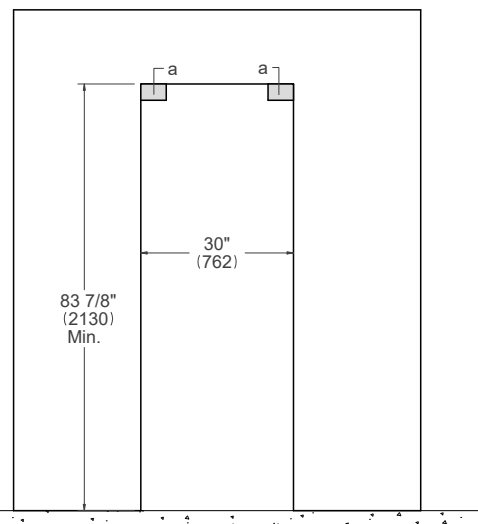

INTERIOR CAPACITY

Total volume	16.84 cu.ft
--------------	-------------

TECHNICAL SPECIFICATIONS

Electrical supply	115 V 60 HZ - 327 W 3 Amp
Power connection	NEMA 5-15P with 79" power cord
DOE Compliant	Yes
Energy consumption	598.0 kWh/yr
Water connection	Rear of product
Water filter	Yes - external
Water supply pressure	Min 0.05 MPa (0.5Bar) Max 0.5 MPa (5Bar)
Certification	cUL
Warranty	2 years parts & labor Sealed system: 5 years labor
Packaging dimensions and weight	W 31 8/16" H 89" D 31 2/16" 418.88 lbs

REF30FCIPIXL

30" BUILT-IN FREEZER COLUMN
STAINLESS STEEL LEFT SWING DOOR

PRODUCT DIMENSIONS

SIDE VIEW

FRONT VIEW

TOP VIEW

* Maximum Overall Handle Dimension

ELECTRICAL & WATER CONNECTION

Connection(s) placement within the opening may require additional cabinet depth.

INSTALLATION REQUIREMENTS

If the appliance(s) is not connected through the side profile trims to secured cabinetry anti-tip brackets must be installed.

CUTOUT DIMENSIONS

TOP VIEW

SIDE VIEW

FRONT VIEW

(a) Area to be left clear for the anti-tipping brackets – 3" 1/2x5" (82x127mm)

For installation of multiple products in combination, refer to the Built-in Food Preservation Design Guide at us.bertazzoni.com or ca.bertazzoni.com