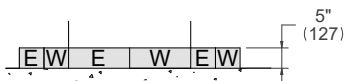

FRONT VIEW

E A properly-grounded, horizontally-mounted electrical receptacle should be installed according to this drawing.

W To connect to the water supply system, a 3/4" NPT waterline with accessible shut-off valve must be supplied.

Connection(s) placement within the opening may require additional cabinet depth.

INSTALLATION REQUIREMENTS

If the appliance(s) is not connected through the side profile trims to secured cabinetry anti-tip brackets must be installed.