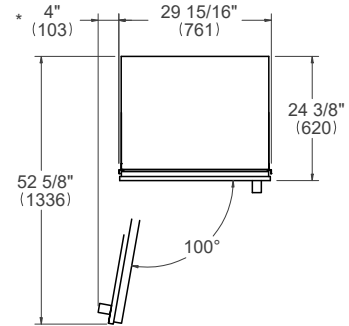

INTERIOR CAPACITY

Total volume	16.84 cu.ft
--------------	-------------

TECHNICAL SPECIFICATIONS

Electrical supply	115 V 60 HZ - 327 W 3 Amp
Power connection	NEMA 5-15P with 79" power cord
DOE Compliant	Yes
Energy consumption	598.0 kWh/yr
Water connection	Rear of product
Water filter	Yes - external
Water supply pressure	Min 0.05 MPa (0.5Bar) Max 0.5 MPa (5Bar)
Certification	cUL
Warranty	2 years parts & labor Sealed system: 5 years labor
Packaging dimensions and weight	W 31 8/16" H 89" D 31 2/16" 418.88 lbs

REF30FCIPIXL

30" BUILT-IN FREEZER COLUMN
STAINLESS STEEL LEFT SWING DOOR

PRODUCT DIMENSIONS

SIDE VIEW

FRONT VIEW

TOP VIEW

* Maximum Overall Handle Dimension

ELECTRICAL & WATER CONNECTION

CUTOUT DIMENSIONS

TOP VIEW

SIDE VIEW

FRONT VIEW

(a) Area to be left clear for the anti-tipping brackets – 3" 1/2x5" (82x127mm)

For installation of multiple products in combination, refer to the Built-in Food Preservation Design Guide at us.bertazzoni.com or ca.bertazzoni.com