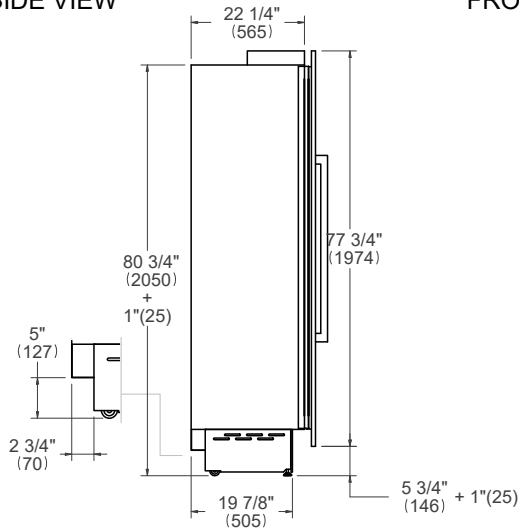

INTERIOR CAPACITY

Total volume	16.84 cu.ft
--------------	-------------

TECHNICAL SPECIFICATIONS

Electrical supply	115 V 60 HZ - 327 W 3 Amp
Power connection	NEMA 5-15P with 79" power cord
DOE Compliant	Yes
Energy consumption	598.0 kWh/yr
Water connection	Rear of product
Water filter	Yes - external
Water supply pressure	Min 0.05 MPa (0.5Bar) Max 0.5 MPa (5Bar)
Certification	cUL
Warranty	2 years parts & labor Sealed system: 5 years labor
Packaging dimensions and weight	W 31 8/16" H 89" D 31 2/16" 418.88 lbs

REF30FCIPIXL

30" BUILT-IN FREEZER COLUMN
STAINLESS STEEL LEFT SWING DOOR

PRODUCT DIMENSIONS

SIDE VIEW

FRONT VIEW

TOP VIEW

* Maximum Overall Handle Dimension

ELECTRICAL & WATER CONNECTION

CUTOUT DIMENSIONS

TOP VIEW

SIDE VIEW

FRONT VIEW

(a) Area to be left clear for the anti-tipping brackets – 3" 1/2x5" (82x127mm)

For installation of multiple products in combination, refer to the Built-in Food Preservation Design Guide at us.bertazzoni.com or ca.bertazzoni.com