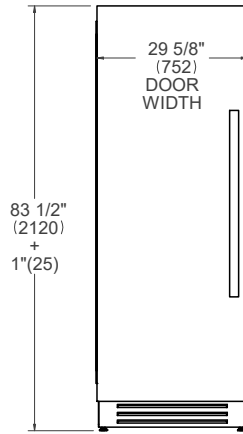

INTERIOR CAPACITY

Total volume	16.84 cu.ft
--------------	-------------

TECHNICAL SPECIFICATIONS

Electrical supply	115 V 60 HZ - 327 W 3 Amp
Power connection	NEMA 5-15P with 79" power cord
DOE Compliant	Yes
Energy consumption	598.0 kWh/yr
Water connection	Rear of product
Water filter	Yes - external
Water supply pressure	Min 0.05 MPa (0.5Bar) Max 0.5 MPa (5Bar)
Certification	cUL
Warranty	2 years parts & labor Sealed system: 5 years labor
Packaging dimensions and weight	W 31 8/16" H 89" D 31 2/16" 418.88 lbs

REF30FCIPIXL

30" BUILT-IN FREEZER COLUMN
STAINLESS STEEL LEFT SWING DOOR

PRODUCT DIMENSIONS

SIDE VIEW

FRONT VIEW

TOP VIEW

* Maximum Overall Handle Dimension

ELECTRICAL & WATER CONNECTION

CUTOUT DIMENSIONS

TOP VIEW

SIDE VIEW

FRONT VIEW

(a) Area to be left clear for the anti-tipping brackets – 3" 1/2x5" (82x127mm)

For installation of multiple products in combination, refer to the Built-in Food Preservation Design Guide at us.bertazzoni.com or ca.bertazzoni.com