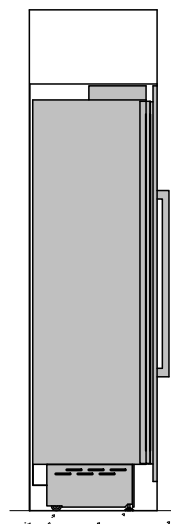

INTERIOR CAPACITY

Total volume	16.84 cu.ft
--------------	-------------

TECHNICAL SPECIFICATIONS

Electrical supply	115 V 60 HZ - 327 W 3 Amp
Power connection	NEMA 5-15P with 79" power cord
DOE Compliant	Yes
Energy consumption	598.0 kWh/yr
Water connection	Rear of product
Water filter	Yes - external
Water supply pressure	Min 0.05 MPa (0.5Bar) Max 0.5 MPa (5Bar)
Certification	cUL
Warranty	2 years parts & labor Sealed system: 5 years labor
Packaging dimensions and weight	W 31 8/16" H 89" D 31 2/16" 418.88 lbs

REF30FCIPIXL

30" BUILT-IN FREEZER COLUMN
STAINLESS STEEL LEFT SWING DOOR

PRODUCT DIMENSIONS

SIDE VIEW

FRONT VIEW

TOP VIEW

* Maximum Overall Handle Dimension

ELECTRICAL & WATER CONNECTION

Connection(s) placement within the opening may require additional cabinet depth.

INSTALLATION REQUIREMENTS

If the appliance(s) is not connected through the side profile trims to secured cabinetry anti-tip brackets must be installed.

CUTOUT DIMENSIONS

TOP VIEW

SIDE VIEW

FRONT VIEW

(a) Area to be left clear for the anti-tipping brackets – 3" 1/2x5" (82x127mm)

For installation of multiple products in combination, refer to the Built-in Food Preservation Design Guide at us.bertazzoni.com or ca.bertazzoni.com