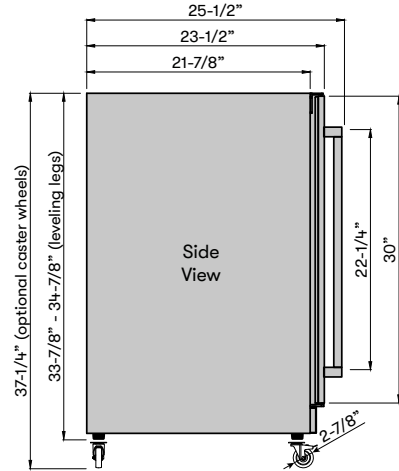

MODEL

Single Zone Beverage Cooler PRB24C01AS-OD

Size 24"
Dimensions 23-7/8"W x 33-7/8"H x 23-1/2"D
Weight 97lbs.
Installation Type Compact / Built-in / Freestanding
Refrigerant Type R600a

FEATURES

Capacity 136 12oz cans
Volume 5.6 cu/ft
Temperature Range 34° - 50° F
Ambient Temperature Range 50° - 115° F
Sound Level 39 dBA
Door Finish 304-grade Stainless Steel
Cabinet Finish 304-grade Stainless Steel
Interior Finish Black
Field-Reversible Door Yes
Zero-Clearance Door Hinge Yes
Shelving - Wire 1 full-extension, black wire rack
Shelving - Beverage 2 adjustable, transparent-gray glass shelves
Controls Electronic Capacitive Touch
LED Lighting Cloud White
Door Open Alarm Yes, after 3 minutes
Door Lock Yes
Sabbath Mode Yes
Air Filtration Yes, w/ carbon filter
PreciseTemp™ Yes
Active Cooling Technology Yes
Vibration Dampening System Yes

AC POWER 115V, 60Hz at Max. 1.5A

OPTIONAL ACCESSORIES

Contemporary Handle Kit PRHAN-C101 (Stainless Steel)
Contemporary Handle Kit PRHAN-C102 (Brushed Gold)
Contemporary Handle Kit PRHAN-C104 (Matte Black)
Casters (3-3/8" Height) PRCAST-C001 (set of 4)
Glass Shelf 50150025

WARRANTY 2 years parts, 5 years compressor
1 year labor

Transforming the Kitchen through Design, Discovery, and Care

Specifications subject to change, check zephyronline.com for up-to-date information.
Zephyr | 2277 Harbor Bay Parkway, Alameda, CA 94502 | 888.880.8368