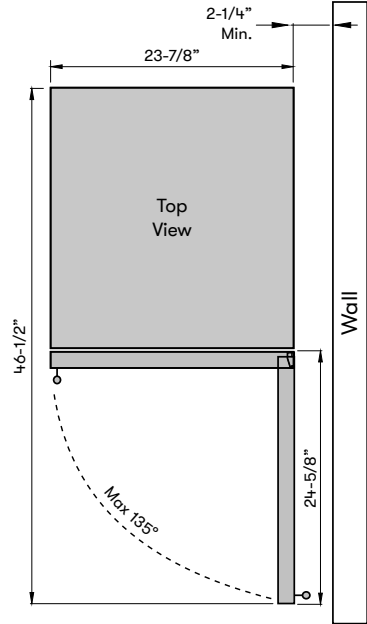

MODEL

Single Zone Beverage Cooler PRB24C01AS-OD

Size 24"
Dimensions 23-7/8"W x 33-7/8"H x 23-1/2"D
Weight 97lbs.
Installation Type Compact / Built-in / Freestanding
Refrigerant Type R600a

FEATURES

Capacity 136 12oz cans
Volume 5.6 cu/ft
Temperature Range 34° - 50° F
Ambient Temperature Range 50° - 115° F
Sound Level 39 dBA
Door Finish 304-grade Stainless Steel
Cabinet Finish 304-grade Stainless Steel
Interior Finish Black
Field-Reversible Door Yes
Zero-Clearance Door Hinge Yes
Shelving - Wire 1 full-extension, black wire rack
Shelving - Beverage 2 adjustable, transparent-gray glass shelves
Controls Electronic Capacitive Touch
LED Lighting Cloud White
Door Open Alarm Yes, after 3 minutes
Door Lock Yes
Sabbath Mode Yes
Air Filtration Yes, w/ carbon filter
PreciseTemp™ Yes
Active Cooling Technology Yes
Vibration Dampening System Yes

AC POWER 115V, 60Hz at Max. 1.5A

OPTIONAL ACCESSORIES

Contemporary Handle Kit PRHAN-C101 (Stainless Steel)
Contemporary Handle Kit PRHAN-C102 (Brushed Gold)
Contemporary Handle Kit PRHAN-C104 (Matte Black)
Casters (3-3/8" Height) PRCAST-C001 (set of 4)
Glass Shelf 50150025

WARRANTY 2 years parts, 5 years compressor
1 year labor

Transforming the Kitchen through Design, Discovery, and Care

Specifications subject to change, check zephyronline.com for up-to-date information.
Zephyr | 2277 Harbor Bay Parkway, Alameda, CA 94502 | 888.880.8368