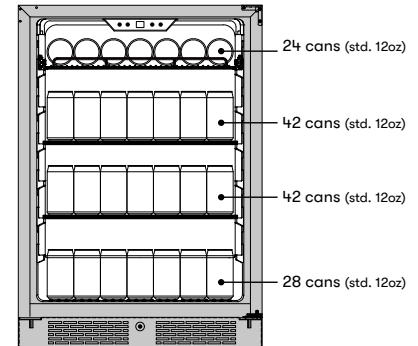

MODEL

Single Zone Beverage Cooler PRB24C01AS-OD

Size 24"
Dimensions 23-7/8"W x 33-7/8"H x 23-1/2"D
Weight 97lbs.
Installation Type Compact / Built-in / Freestanding
Refrigerant Type R600a

FEATURES

Capacity 136 12oz cans
Volume 5.6 cu/ft
Temperature Range 34° - 50° F
Ambient Temperature Range 50° - 115° F
Sound Level 39 dBA
Door Finish 304-grade Stainless Steel
Cabinet Finish 304-grade Stainless Steel
Interior Finish Black
Field-Reversible Door Yes
Zero-Clearance Door Hinge Yes
Shelving - Wire 1 full-extension, black wire rack
Shelving - Beverage 2 adjustable, transparent-gray glass shelves
Controls Electronic Capacitive Touch
LED Lighting Cloud White
Door Open Alarm Yes, after 3 minutes
Door Lock Yes
Sabbath Mode Yes
Air Filtration Yes, w/ carbon filter
PreciseTemp™ Yes
Active Cooling Technology Yes
Vibration Dampening System Yes

AC POWER 115V, 60Hz at Max. 1.5A

OPTIONAL ACCESSORIES

Contemporary Handle Kit PRHAN-C101 (Stainless Steel)
Contemporary Handle Kit PRHAN-C102 (Brushed Gold)
Contemporary Handle Kit PRHAN-C104 (Matte Black)
Casters (3-3/8" Height) PRCAST-C001 (set of 4)
Glass Shelf 50150025

WARRANTY 2 years parts, 5 years compressor
1 year labor

Transforming the Kitchen through Design, Discovery, and Care

Specifications subject to change, check zephyronline.com for up-to-date information.
Zephyr | 2277 Harbor Bay Parkway, Alameda, CA 94502 | 888.880.8368