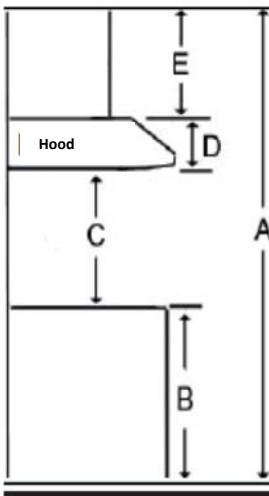

Model	AVW-368CS
<b>Dimensions</b>	
Dimensions	35 1/2"(W) x 19 3/4"(D) x 2 3/4"(H)
<b>Exterior Appearance</b>	
Stainless steel grade	201
<b>Features</b>	
Control	Soft touch with LED display
Lighting	2 bulbs, 3W LED (bulbs included)
Blower type	860 CFM, 6-Speed
Blower performance	Speed 1, 2.4 sones Speed 6, 6.2 sones
Filter type	3 aluminium micro hole filters (included) 3 filters chicane (inox)
Duct transition	6" Round (Top)
Ducting	Ducted
Chimney (ducted out)	For ceiling heights up to 9'0"
<b>Electrical Requirements</b>	
Electrical requirements	120V / 60Hz / 2.7 Amps
<b>Warranty</b>	
1-year Warranty	Parts and labour, in-home service

## Dimensions

## Installation

A	Floor to ceiling height	Variable
B	Floor to counter top height (standard)	36"
C	Recommended height between cooking surface and bottom of the hood	28" to 30"
D	Hood height	2.76"
E	Chimney height	19.7" to 39.4"