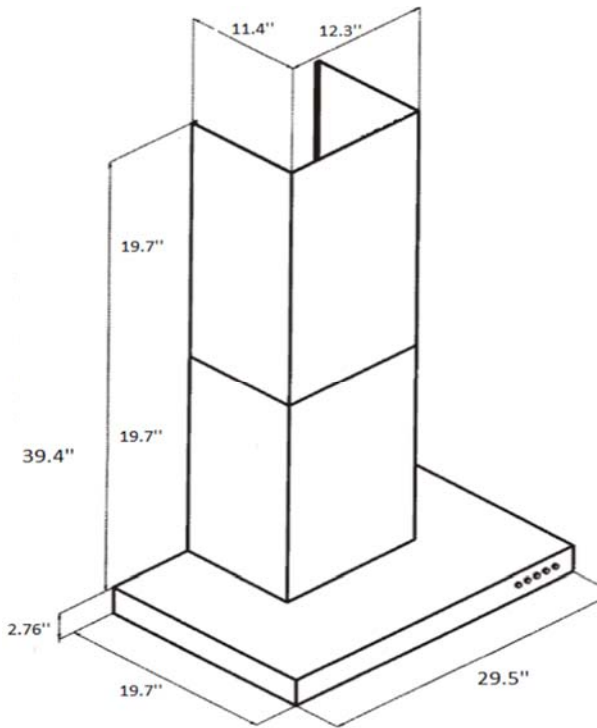

Model	AVW-368CS
<b>Dimensions</b>	
Dimensions	35 1/2"(W) x 19 3/4"(D) x 2 3/4"(H)
<b>Exterior Appearance</b>	
Stainless steel grade	201
<b>Features</b>	
Control	Soft touch with LED display
Lighting	2 bulbs, 3W LED (bulbs included)
Blower type	860 CFM, 6-Speed
Blower performance	Speed 1, 2.4 sones Speed 6, 6.2 sones
Filter type	3 aluminium micro hole filters (included) 3 filters chicane (inox)
Duct transition	6" Round (Top)
Ducting	Ducted
Chimney (ducted out)	For ceiling heights up to 9'0"
<b>Electrical Requirements</b>	
Electrical requirements	120V / 60Hz / 2.7 Amps
<b>Warranty</b>	
1-year Warranty	Parts and labour, in-home service

## Dimensions

## Installation

A	Floor to ceiling height	Variable
B	Floor to counter top height (standard)	36"
C	Recommended height between cooking surface and bottom of the hood	28" to 30"
D	Hood height	2.76"
E	Chimney height	19.7" to 39.4"