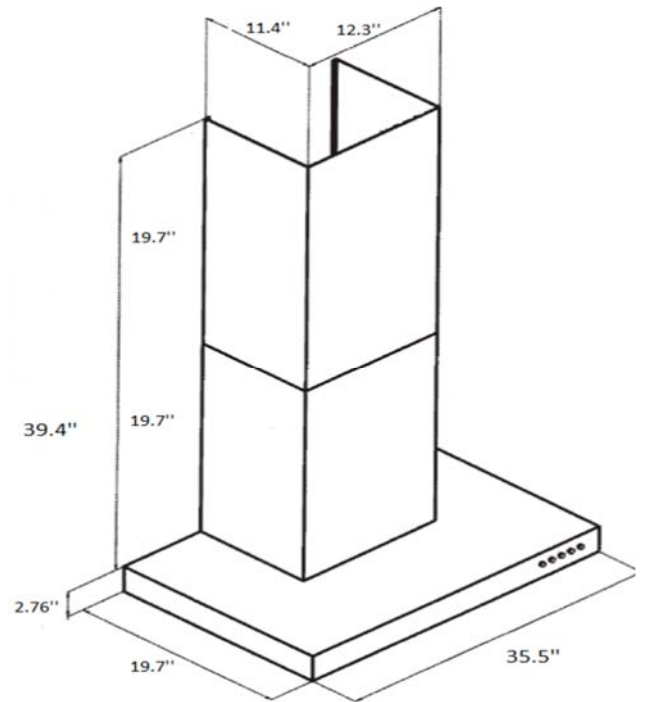

Model	AVW-368CS
<b>Dimensions</b>	
Dimensions	35 1/2"(W) x 19 3/4"(D) x 2 3/4"(H)
<b>Exterior Appearance</b>	
Stainless steel grade	201
<b>Features</b>	
Control	Soft touch with LED display
Lighting	2 bulbs, 3W LED (bulbs included)
Blower type	860 CFM, 6-Speed
Blower performance	Speed 1, 2.4 sones Speed 6, 6.2 sones
Filter type	3 aluminium micro hole filters (included) 3 filters chicane (inox)
Duct transition	6" Round (Top)
Ducting	Ducted
Chimney (ducted out)	For ceiling heights up to 9'0"
<b>Electrical Requirements</b>	
Electrical requirements	120V / 60Hz / 2.7 Amps
<b>Warranty</b>	
1-year Warranty	Parts and labour, in-home service

## Dimensions

## Installation

A	Floor to ceiling height	Variable
B	Floor to counter top height (standard)	36"
C	Recommended height between cooking surface and bottom of the hood	28" to 30"
D	Hood height	2.76"
E	Chimney height	19.7" to 39.4"