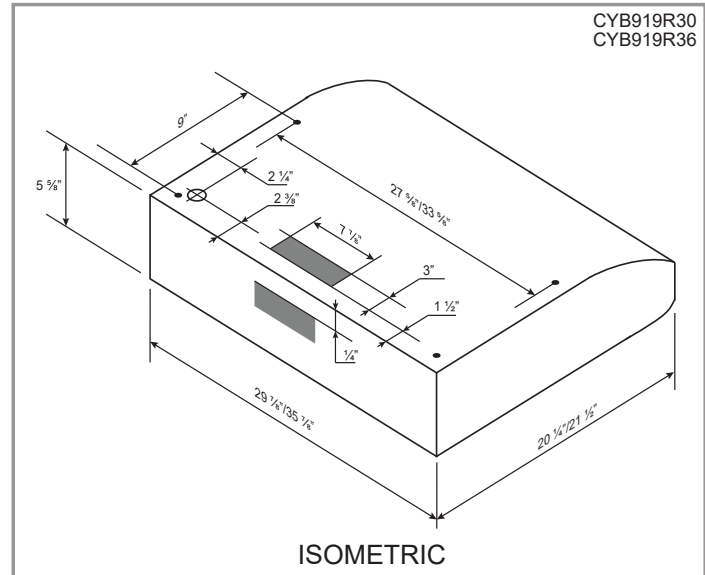

Green Features

3 Speed Push Button
Control Panel

Long-lasting
LED Light bulbs

Grease
Ring

Model	Colour	Ducting	Filters	Size	CFM
CYB919R30W	White	6"	Mesh	30"	570
CYB919R30B	Black	6"	Mesh	30"	570
CYB919R30SS	Stainless Steel	6"	Mesh	30"	570
CYB919R36W	White	6"	Mesh	36"	570
CYB919R36B	Black	6"	Mesh	36"	570
CYB919R36SS	Stainless Steel	6"	Mesh	36"	570

Options

- Widths: 30", 36"
- Finishes: White, Black, Stainless Steel

Specifications

- Air Flow Volume: 570 CFM
- Electrical Connection: 120 V/60 Hz
- Power Consumption: 288 Watts
- Current: 2.4 Amps
- Fan Speed: 1600 RPM
- Fan Type: Axial Blower
- Finishes: White, Black, Stainless Steel
- Ducting: 6" Round
- Noise Level: Min. 2 Sones
Max. 6 Sones
- Knock-out: 3 ¼" x 10"
Rectangular
(Top or Rear)