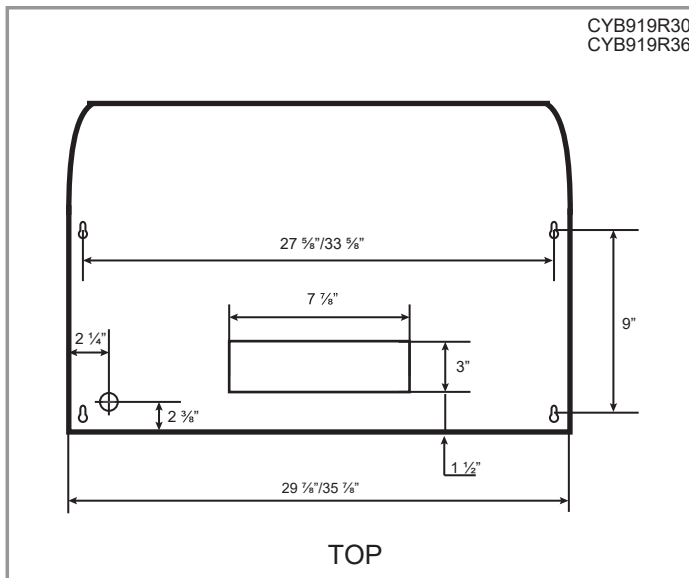

Options

- Widths: 30", 36"
- Finishes: White, Black, Stainless Steel

Specifications

- Air Flow Volume: 570 CFM
- Electrical Connection: 120 V/60 Hz
- Power Consumption: 288 Watts
- Current: 2.4 Amps
- Fan Speed: 1600 RPM
- Fan Type: Axial Blower
- Finishes: White, Black, Stainless Steel
- Ducting: 6" Round
- Noise Level: Min. 2 Sones
Max. 6 Sones
- Knock-out: 3 ¼" x 10"
Rectangular
(Top or Rear)