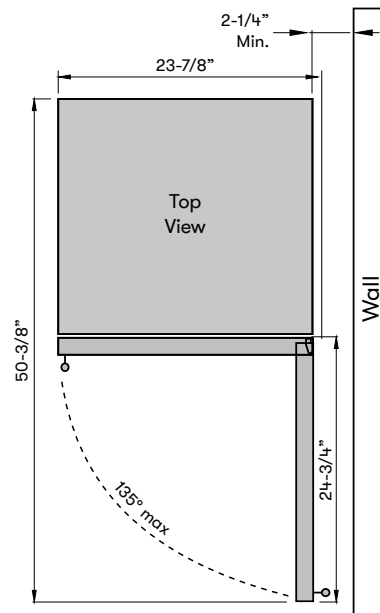

MODEL

Single Zone Wine Cooler PRB24F01AG

Size 24"
Dimensions 23-7/8"W x 69-5/8"H x 27-1/2"D
Weight 256lbs.
Installation Type Full Size / Built-in / Freestanding
Refrigerant Type R600a

FEATURES

Capacity 168 12oz bottles, 98 12oz cans, 19 bottles (750 ml)
Volume 15.7 cu/ft
Temperature Range 38° - 65° F
Sound Level 44 dBA
Door Finish 304-grade Stainless + Glass
Cabinet Finish Black
Interior Finish Black
Field-Reversible Door Yes
Zero-Clearance Door Hinge Yes
Door Glass Dual-pane, Low-e Argon-filled
Shelving 4 adjustable, transparent-gray glass shelves w/ airflow openings
1 full-extension stainless steel rollout bin
1 full-extension, black wood rack w/ stainless trim
1 extension, black wood rack w/ stainless trim
Controls Electronic Capacitive Touch
Lighting 3-Color LED
Cloud White, Deep Blue, Amber
Door Open Alarm Yes, after 3 minutes
Sabbath Mode Yes
Air Filtration Yes, w/ carbon filter
PreciseTemp™ Yes
Active Cooling Technology Yes
Vibration Dampening System Yes

AC POWER 115V, 60Hz at Max. 2.5A

OPTIONAL ACCESSORIES

Pro Handle Kit PRHAN-F001

WARRANTY 2 years parts, 5 years compressor
1 year labor

Transforming the Kitchen through Design, Discovery, and Care

Specifications subject to change, check zephyronline.com for up-to-date information.
Zephyr | 2277 Harbor Bay Parkway, Alameda, CA 94502 | 888.880.8368

NOV21.0201