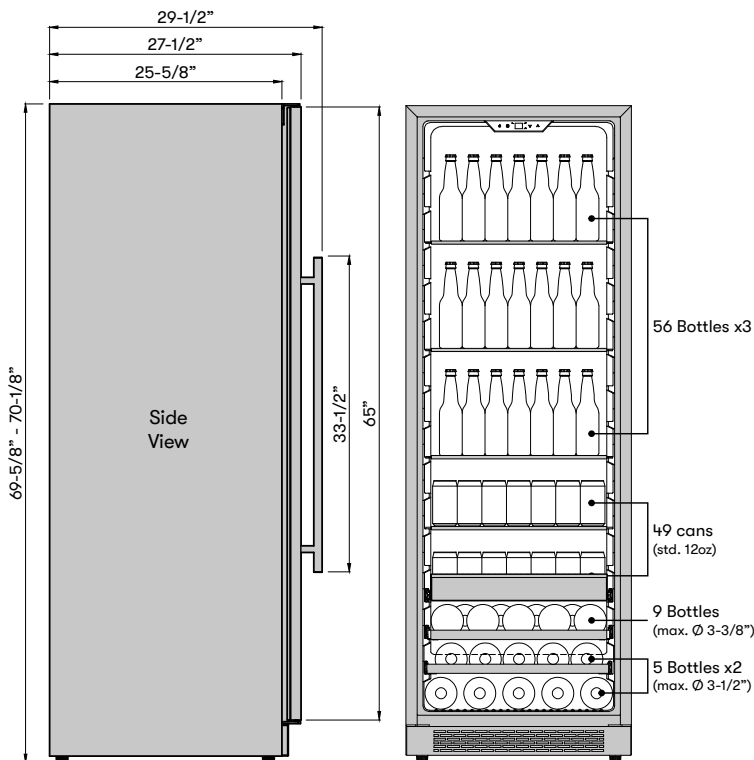

MODEL

Single Zone Wine Cooler PRB24F01AG

Size 24"
Dimensions 23-7/8"W x 69-5/8"H x 27-1/2"D
Weight 256lbs.
Installation Type Full Size / Built-in / Freestanding
Refrigerant Type R600a

FEATURES

Capacity 168 12oz bottles, 98 12oz cans, 19 bottles (750 ml)
Volume 15.7 cu/ft
Temperature Range 38° - 65° F
Sound Level 44 dBA
Door Finish 304-grade Stainless + Glass
Cabinet Finish Black
Interior Finish Black
Field-Reversible Door Yes
Zero-Clearance Door Hinge Yes
Door Glass Dual-pane, Low-e Argon-filled
Shelving 4 adjustable, transparent-gray glass shelves w/ airflow openings
1 full-extension stainless steel rollout bin
1 full-extension, black wood rack w/ stainless trim
1 extension, black wood rack w/ stainless trim
Controls Electronic Capacitive Touch
Lighting 3-Color LED
Cloud White, Deep Blue, Amber
Door Open Alarm Yes, after 3 minutes
Sabbath Mode Yes
Air Filtration Yes, w/ carbon filter
PreciseTemp™ Yes
Active Cooling Technology Yes
Vibration Dampening System Yes

AC POWER 115V, 60Hz at Max. 2.5A

OPTIONAL ACCESSORIES

Pro Handle Kit PRHAN-F001

WARRANTY 2 years parts, 5 years compressor
1 year labor

Transforming the Kitchen through Design, Discovery, and Care

Specifications subject to change, check zephyronline.com for up-to-date information.
Zephyr | 2277 Harbor Bay Parkway, Alameda, CA 94502 | 888.880.8368

NOV21.0201