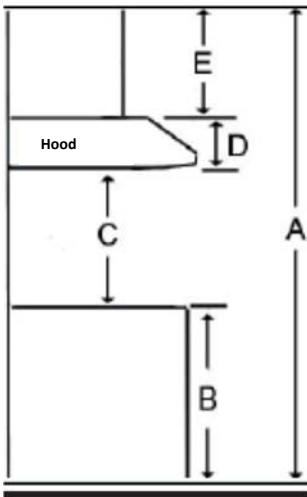

Selected Model	
Model number	ECL630S3
Color	Stainless Steel
Dimensions	
Dimensions	30" (W) X 25" (D) X 18" (H)
Exterior Appearance	
Stainless Steel grade	430
Features	
Controls	Fully recessing stainless rotating knobs with illumination
Illumination	2 2.5W Premium LED lamps, 1 intensity (bulbs included)
Blower Type	4-speed, 600 CFM
Blower Performance	Speed 1, 205 CFM, 2.01 sones Speed 2, 350 CFM 3.5 Sones Speed 3, 510 CFM 5.1 sones Speed 4, 600 CFM 6 Sones
Filter Type	2 Stainless Steel Baffle Filters
Ducting	Ducted Installation Only
Duct transition	10" Round (Top) Back Draft Damper included
Special features	Hush Silence System
Electrical Requirements	
Electrical requirements	120V-60 HZ / 550 Watt at 4.6 Amps
Accessories (optional)	
6" Tall Chimney Extension Kit	KIT02159 (30" hood)
12" Tall Chimney Extension Kit	KIT02160 (30" Hood)
Back Splash	KIT0142864 (Blacksplash and warm racks Stainless Steel 30" hood)
Warming Lamp with 2 175W lights	KIT0142857 30" hood
Warranty	
Complete 2 years warranty	Entire Appliance; In-Home; Parts & Labour

Dimensions

	ELC630S3 ECL630S4	ECL136S3 ECL136S4	ECL142S3 ECL142S4	ECL148S3 ECL148S4
A	30" (76 cm)	36" (91.1 cm)	42" (106.5 cm)	48" (121.7 cm)
B	25" (63.5 cm)			
C	18" (45.7 cm)			
D	12" (30.3 cm)			
E	1 ⁵ / ₈ " (5.7 cm)			
F	29 ¹ / ₈ " (74 cm)	35 ¹ / ₈ " (89.2 cm)	41 ¹ / ₈ " (104.5 cm)	47 ¹ / ₈ " (119.7 cm)
G	7 ¹ / ₂ " (19 cm)			
H	2 ⁹ / ₁₆ " (63.5 cm)			
I	3 ³ / ₈ " (1 cm)			
J	10" (25.45 cm)			

Installation

A	Floor to ceiling height	variable
B	Floor to counter top height (standard)	36"
C	Recommended height between cooking surface and bottom of the hood	28 to 30"
D	Hood height	18"
E	Chimney height	n/a