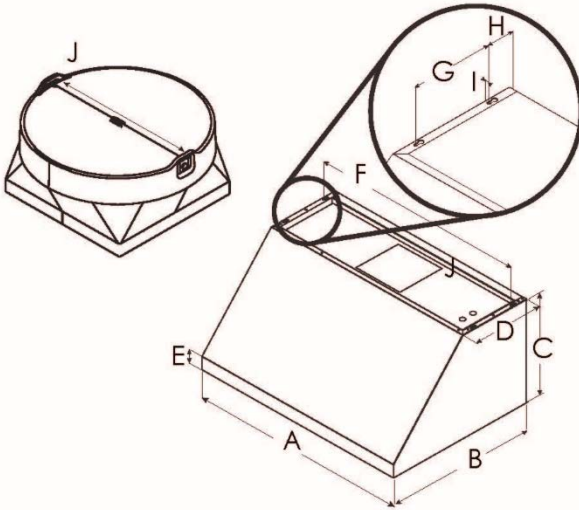

Selected Model	
Model number	ECL630S3
Color	Stainless Steel
Dimensions	
Dimensions	30" (W) X 25" (D) X 18" (H)
Exterior Appearance	
Stainless Steel grade	430
Features	
Controls	Fully recessing stainless rotating knobs with illumination
Illumination	2 2.5W Premium LED lamps, 1 intensity (bulbs included)
Blower Type	4-speed, 600 CFM
Blower Performance	Speed 1, 205 CFM, 2.01 sones Speed 2, 350 CFM 3.5 Sones Speed 3, 510 CFM 5.1 sones Speed 4, 600 CFM 6 Sones
Filter Type	2 Stainless Steel Baffle Filters
Ducting	Ducted Installation Only
Duct transition	10" Round (Top) Back Draft Damper included
Special features	Hush Silence System
Electrical Requirements	
Electrical requirements	120V-60 HZ / 550 Watt at 4.6 Amps
Accessories (optional)	
6" Tall Chimney Extension Kit	KIT02159 (30" hood)
12" Tall Chimney Extension Kit	KIT02160 (30" Hood)
Back Splash	KIT0142864 (Blacksplash and warm racks Stainless Steel 30" hood)
Warming Lamp with 2 175W lights	KIT0142857 30" hood
Warranty	
Complete 2 years warranty	Entire Appliance; In-Home; Parts & Labour

Dimensions

	ELC630S3 ECL630S4	ECL136S3 ECL136S4	ECL142S3 ECL142S4	ECL148S3 ECL148S4
A	30" (76 cm)	36" (91.1 cm)	42" (106.5 cm)	48" (121.7 cm)
B	25" (63.5 cm)			
C	18" (45.7 cm)			
D	12" (30.3 cm)			
E	1 ⁵ / ₈ " (5.7 cm)			
F	29 ¹ / ₈ " (74 cm)	35 ¹ / ₈ " (89.2 cm)	41 ¹ / ₈ " (104.5 cm)	47 ¹ / ₈ " (119.7 cm)
G	7 ¹ / ₂ " (19 cm)			
H	2 ⁹ / ₁₆ " (63.5 cm)			
I	3 ³ / ₈ " (1 cm)			
J	10" (25.45 cm)			

Installation

A	Floor to ceiling height	variable
B	Floor to counter top height (standard)	36"
C	Recommended height between cooking surface and bottom of the hood	28 to 30"
D	Hood height	18"
E	Chimney height	n/a

Duct transition

10" round top and rear

The information contained herein is based on sources that we believe to be reliable, but is not guaranteed by us, may be incomplete and/or may change without notice.