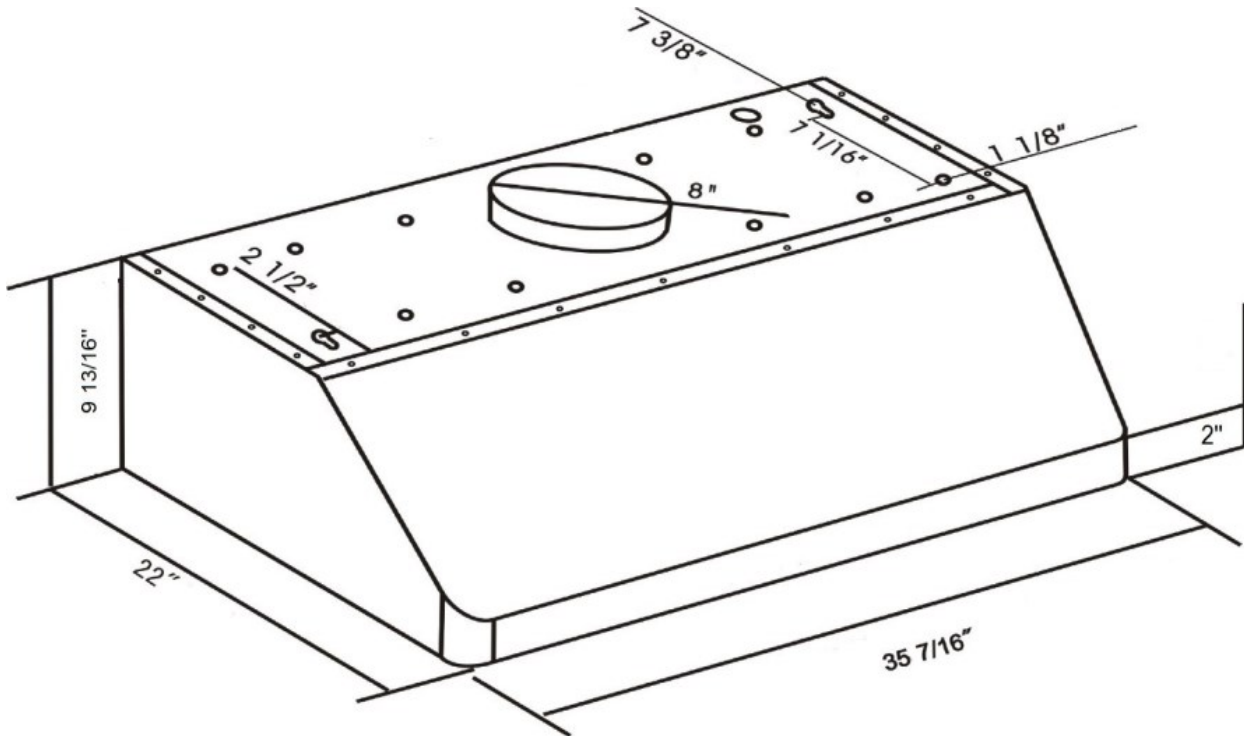

AVV-369S
36" under cabinet hood

Model	AVV-369S
Dimensions	
Dimensions	35 7/16" (W) x 22" (D) x 9 13/16" (H)
Exterior Appearance	
Stainless steel grade	201
Features	
Control	Soft touch with LED display
Lighting	2 bulbs, 3W LED (bulbs included)
Blower type	900 CFM , 4-speeds
Blower performance	Speed 1, 1.5 sones Speed 4, 7.5 sones
Filter type	2 Stainless steel baffle filters (included)
Duct transition	8" round (top)
Ducting	Ducted
Electrical Requirements	
Electrical requirements	120V / 60Hz / 2.7 Amps
Warranty	
1-year Warranty	Parts and labour, in-home service

Dimensions

Installation

A	Floor to ceiling Height	TBD
B	Floor to counter Top Height (standard)	36"
C	Recommended Height between cooking surface and bottom of the hood	26" min. - 30" max
D	Hood Height	9 13/16"
E	cabinet Height	TBD

Duct transition

8" Round (Top)

The information contained herein is based on sources that we believe to be reliable, but is not guaranteed by us, may be incomplete or may change without notice