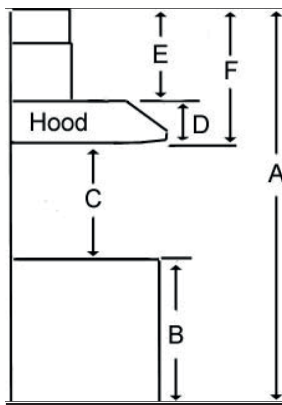

AVV-369S
36" under cabinet hood

Model	AVV-369S
Dimensions	
Dimensions	35 7/16" (W) x 22" (D) x 9 13/16" (H)
Exterior Appearance	
Stainless steel grade	201
Features	
Control	Soft touch with LED display
Lighting	2 bulbs, 3W LED (bulbs included)
Blower type	900 CFM , 4-speeds
Blower performance	Speed 1, 1.5 sones Speed 4, 7.5 sones
Filter type	2 Stainless steel baffle filters (included)
Duct transition	8" round (top)
Ducting	Ducted
Electrical Requirements	
Electrical requirements	120V / 60Hz / 2.7 Amps
Warranty	
1-year Warranty	Parts and labour, in-home service

Dimensions

Installation

A	Floor to ceiling Height	TBD
B	Floor to counter Top Height (standard)	36"
C	Recommended Height between cooking surface and bottom of the hood	26" min. - 30" max
D	Hood Height	9 13/16"
E	cabinet Height	TBD

Duct transition

8" Round (Top)

The information contained herein is based on sources that we believe to be reliable, but is not guaranteed by us, may be incomplete or may change without notice