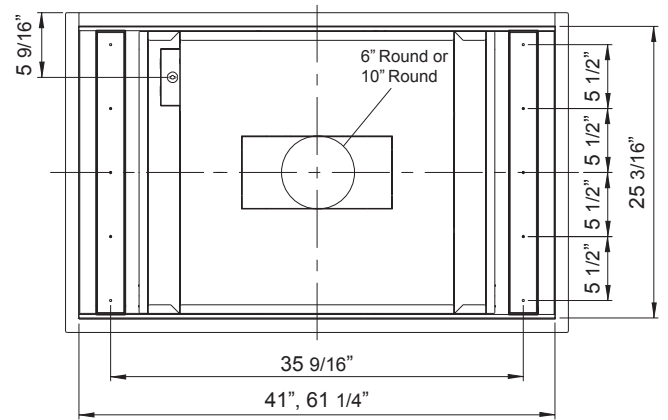

63" Stainless Steel

43" White

Includes Wireless Remote Control

Front\*

Top

Side

\*ALU-E43 has 2 panels, ALU-E63 has 3 panels

MODEL		ALU-E43CSX	ALU-E63CSX				
Stainless Steel		ALU-E43CWX	ALU-E63CWX				
White							
Size		43"	63"				
PERFORMANCE							
Internal Blower (CBI-290C)*		200-290 CFM, 1.4-3 sones	200-290 CFM, 1.4-3 sones				
Internal Blower (CBI-600A)*		240-600 CFM, 1.8-6 sones	240-600 CFM, 1.8-6 sones				
Internal Blower (PBI-1100B)*		500-1,100 CFM, 3.5-8 sones	500-1,100 CFM, 3.5-8 sones				
In-Line Blower (PBN-1000A)*		500-1,000 CFM, sones NA	500-1,000 CFM, sones NA				
External Blower (CBE-1000)*		500-1,000 CFM, sones NA	500-1,000 CFM, sones NA				
FEATURES							
Zephyr Connect App Compatible	Yes	Yes	Yes				
Alexa & Google Home Compatible	Yes	Yes	Yes				
Controls	Capacitive Touch	Capacitive Touch	Capacitive Touch				
Speed Levels	3	3	3				
Auto Delay-Off	Yes	Yes	Yes				
CleanAir Function**	Yes	Yes	Yes				
Lighting	BriteStrip™ LED x3 (10W)	BriteStrip™ LED x4 (10W)	BriteStrip™ LED x4 (10W)				
Tri-Level Lighting	Yes	Yes	Yes				
Filters	Aluminum Mesh x4	Aluminum Mesh x6	Aluminum Mesh x6				
Wireless Remote Control	Yes, RF	Yes, RF	Yes, RF				
Recirculating***	Yes	Yes	Yes				
ADA Compliant	Yes	Yes	Yes				
DUCT SPECIFICATIONS							
Vertical Internal Blower	6"(CBI), 10"(PBI)	6"(CBI), 10"(PBI)	6"(CBI), 10"(PBI)				
Vertical In-Line/External Blower	10"	10"	10"				
Horizontal Internal Blower	6"(CBI), 10"(PBI)	6"(CBI), 10"(PBI)	6"(CBI), 10"(PBI)				
Horizontal In-Line/External Blower	10"	10"	10"				
AC POWER							
Hood w/ CBI-290C	120V, 60Hz, Max. 1.05A	120V, 60Hz, Max. 1.05A	120V, 60Hz, Max. 1.05A				
Hood w/ CBI-600A	120V, 60Hz, Max. 3.05A	120V, 60Hz, Max. 3.05A	120V, 60Hz, Max. 3.05A				
Hood w/ PBI-1100B	120V, 60Hz, Max. 5.75A	120V, 60Hz, Max. 5.75A	120V, 60Hz, Max. 5.75A				
Hood w/ PBN-1000A	120V, 60Hz, Max. 5.75A	120V, 60Hz, Max. 5.75A	120V, 60Hz, Max. 5.75A				
Hood w/ CBE-1000	120V, 60Hz, Max. 6.55A	120V, 60Hz, Max. 6.55A	120V, 60Hz, Max. 6.55A				
OPTIONAL ACCESSORIES							
Recirculating Kit	ZRC-01LX	ZRC-01LX	ZRC-01LX				
Make-Up Air Kit	MUA006A (600 CFM) MUA008A (1,000 CFM) MUA010A (1,100 CFM)	MUA006A (600 CFM) MUA008A (1,000 CFM) MUA010A (1,100 CFM)	MUA006A (600 CFM) MUA008A (1,000 CFM) MUA010A (1,100 CFM)				
MOUNTING HEIGHT RANGE†		30" - 72"	30" - 72"				
WARRANTY		1 year parts, 1 year labor	1 year parts, 1 year labor				
CEILING HEIGHT	6'	6.5'	7'	7.5'	8'	8.5'	9'
MOUNTING HEIGHT‡	36"	42"	48"	54"	60"	66"	72"