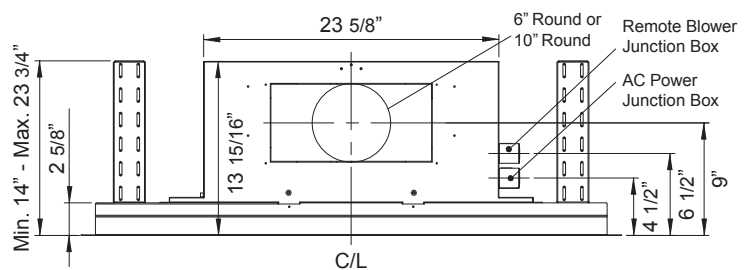

63" Stainless Steel

43" White

Includes Wireless Remote Control

Front\*

Top

Side

\*ALU-E43 has 2 panels, ALU-E63 has 3 panels

MODEL		ALU-E43CSX	ALU-E63CSX				
Stainless Steel		ALU-E43CWX	ALU-E63CWX				
White							
Size		43"	63"				
PERFORMANCE							
Internal Blower (CBI-290C)*		200-290 CFM, 1.4-3 sones	200-290 CFM, 1.4-3 sones				
Internal Blower (CBI-600A)*		240-600 CFM, 1.8-6 sones	240-600 CFM, 1.8-6 sones				
Internal Blower (PBI-1100B)*		500-1,100 CFM, 3.5-8 sones	500-1,100 CFM, 3.5-8 sones				
In-Line Blower (PBN-1000A)*		500-1,000 CFM, sones NA	500-1,000 CFM, sones NA				
External Blower (CBE-1000)*		500-1,000 CFM, sones NA	500-1,000 CFM, sones NA				
FEATURES							
Zephyr Connect App Compatible	Yes	Yes	Yes				
Alexa & Google Home Compatible	Yes	Yes	Yes				
Controls	Capacitive Touch	Capacitive Touch	Capacitive Touch				
Speed Levels	3	3	3				
Auto Delay-Off	Yes	Yes	Yes				
CleanAir Function**	Yes	Yes	Yes				
Lighting	BriteStrip™ LED x3 (10W)	BriteStrip™ LED x4 (10W)	BriteStrip™ LED x4 (10W)				
Tri-Level Lighting	Yes	Yes	Yes				
Filters	Aluminum Mesh x4	Aluminum Mesh x6	Aluminum Mesh x6				
Wireless Remote Control	Yes, RF	Yes, RF	Yes, RF				
Recirculating***	Yes	Yes	Yes				
ADA Compliant	Yes	Yes	Yes				
DUCT SPECIFICATIONS							
Vertical Internal Blower	6"(CBI), 10"(PBI)	6"(CBI), 10"(PBI)	6"(CBI), 10"(PBI)				
Vertical In-Line/External Blower	10"	10"	10"				
Horizontal Internal Blower	6"(CBI), 10"(PBI)	6"(CBI), 10"(PBI)	6"(CBI), 10"(PBI)				
Horizontal In-Line/External Blower	10"	10"	10"				
AC POWER							
Hood w/ CBI-290C	120V, 60Hz, Max. 1.05A	120V, 60Hz, Max. 1.05A	120V, 60Hz, Max. 1.05A				
Hood w/ CBI-600A	120V, 60Hz, Max. 3.05A	120V, 60Hz, Max. 3.05A	120V, 60Hz, Max. 3.05A				
Hood w/ PBI-1100B	120V, 60Hz, Max. 5.75A	120V, 60Hz, Max. 5.75A	120V, 60Hz, Max. 5.75A				
Hood w/ PBN-1000A	120V, 60Hz, Max. 5.75A	120V, 60Hz, Max. 5.75A	120V, 60Hz, Max. 5.75A				
Hood w/ CBE-1000	120V, 60Hz, Max. 6.55A	120V, 60Hz, Max. 6.55A	120V, 60Hz, Max. 6.55A				
OPTIONAL ACCESSORIES							
Recirculating Kit	ZRC-01LX	ZRC-01LX	ZRC-01LX				
Make-Up Air Kit	MUA006A (600 CFM) MUA008A (1,000 CFM) MUA010A (1,100 CFM)	MUA006A (600 CFM) MUA008A (1,000 CFM) MUA010A (1,100 CFM)	MUA006A (600 CFM) MUA008A (1,000 CFM) MUA010A (1,100 CFM)				
MOUNTING HEIGHT RANGE†		30" - 72"	30" - 72"				
WARRANTY		1 year parts, 1 year labor	1 year parts, 1 year labor				
CEILING HEIGHT	6'	6.5'	7'	7.5'	8'	8.5'	9'
MOUNTING HEIGHT‡	36"	42"	48"	54"	60"	66"	72"