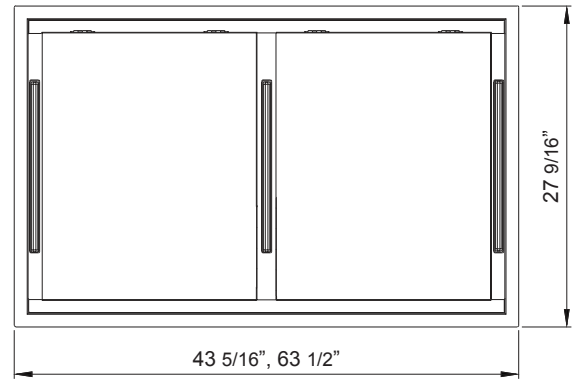

63" Stainless Steel

43" White

Includes Wireless Remote Control

Front\*

Top

Side

\*ALU-E43 has 2 panels, ALU-E63 has 3 panels

MODEL		ALU-E43CSX	ALU-E63CSX				
Stainless Steel		ALU-E43CWX	ALU-E63CWX				
White							
Size		43"	63"				
PERFORMANCE							
Internal Blower (CBI-290C)*		200-290 CFM, 1.4-3 sones	200-290 CFM, 1.4-3 sones				
Internal Blower (CBI-600A)*		240-600 CFM, 1.8-6 sones	240-600 CFM, 1.8-6 sones				
Internal Blower (PBI-1100B)*		500-1,100 CFM, 3.5-8 sones	500-1,100 CFM, 3.5-8 sones				
In-Line Blower (PBN-1000A)*		500-1,000 CFM, sones NA	500-1,000 CFM, sones NA				
External Blower (CBE-1000)*		500-1,000 CFM, sones NA	500-1,000 CFM, sones NA				
FEATURES							
Zephyr Connect App Compatible	Yes	Yes	Yes				
Alexa & Google Home Compatible	Yes	Yes	Yes				
Controls	Capacitive Touch	Capacitive Touch	Capacitive Touch				
Speed Levels	3	3	3				
Auto Delay-Off	Yes	Yes	Yes				
CleanAir Function**	Yes	Yes	Yes				
Lighting	BriteStrip™ LED x3 (10W)	BriteStrip™ LED x4 (10W)	BriteStrip™ LED x4 (10W)				
Tri-Level Lighting	Yes	Yes	Yes				
Filters	Aluminum Mesh x4	Aluminum Mesh x6	Aluminum Mesh x6				
Wireless Remote Control	Yes, RF	Yes, RF	Yes, RF				
Recirculating***	Yes	Yes	Yes				
ADA Compliant	Yes	Yes	Yes				
DUCT SPECIFICATIONS							
Vertical Internal Blower	6"(CBI), 10"(PBI)	6"(CBI), 10"(PBI)	6"(CBI), 10"(PBI)				
Vertical In-Line/External Blower	10"	10"	10"				
Horizontal Internal Blower	6"(CBI), 10"(PBI)	6"(CBI), 10"(PBI)	6"(CBI), 10"(PBI)				
Horizontal In-Line/External Blower	10"	10"	10"				
AC POWER							
Hood w/ CBI-290C	120V, 60Hz, Max. 1.05A	120V, 60Hz, Max. 1.05A	120V, 60Hz, Max. 1.05A				
Hood w/ CBI-600A	120V, 60Hz, Max. 3.05A	120V, 60Hz, Max. 3.05A	120V, 60Hz, Max. 3.05A				
Hood w/ PBI-1100B	120V, 60Hz, Max. 5.75A	120V, 60Hz, Max. 5.75A	120V, 60Hz, Max. 5.75A				
Hood w/ PBN-1000A	120V, 60Hz, Max. 5.75A	120V, 60Hz, Max. 5.75A	120V, 60Hz, Max. 5.75A				
Hood w/ CBE-1000	120V, 60Hz, Max. 6.55A	120V, 60Hz, Max. 6.55A	120V, 60Hz, Max. 6.55A				
OPTIONAL ACCESSORIES							
Recirculating Kit	ZRC-01LX	ZRC-01LX	ZRC-01LX				
Make-Up Air Kit	MUA006A (600 CFM) MUA008A (1,000 CFM) MUA010A (1,100 CFM)	MUA006A (600 CFM) MUA008A (1,000 CFM) MUA010A (1,100 CFM)	MUA006A (600 CFM) MUA008A (1,000 CFM) MUA010A (1,100 CFM)				
MOUNTING HEIGHT RANGE†		30" - 72"	30" - 72"				
WARRANTY		1 year parts, 1 year labor	1 year parts, 1 year labor				
CEILING HEIGHT	6'	6.5'	7'	7.5'	8'	8.5'	9'
MOUNTING HEIGHT‡	36"	42"	48"	54"	60"	66"	72"