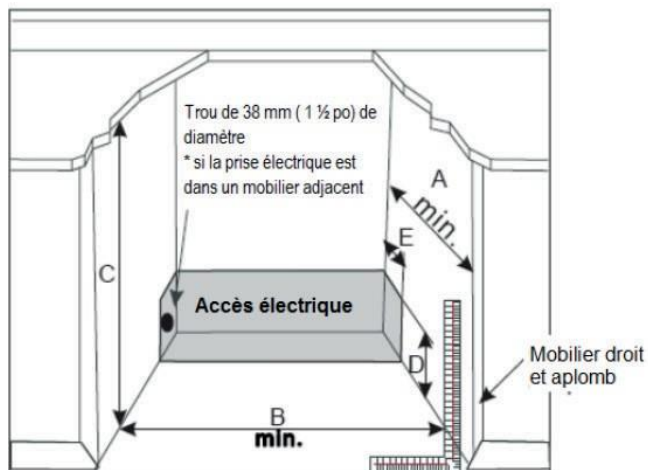

## CBC140SS 24" Beverage center

<b>Selected Model</b>	
Model number	CBC140SS
<b>Dimensions</b>	
Depth (in.)	21.65"
Height (in.)	33.95"
<b>Exterior Appearance</b>	
Color Appearance	Stainless Steel with Seamless Door
Glass Door	Tinted and UV treated Glass Tinted   with Low E Argon
Handle Type	Curved
Kick Plate	Black
<b>Capacity</b>	
Total Capacity	140 cans
<b>Features</b>	
Temperature zone(s)	1
Control Type	Capacitive Touch display
Door opening orientation	Reversible To the Right
Interior lighting	White LED
Product type	Beverage center
Shelves type	3 Glass shelves
<b>Warranty</b>	
2 Year full Warranty	Entire appliance; parts and labour, in-home service
3-year total warranty	Compressor only

Product dimension		Inches
A	Product height	33.95"
B	Product width	23.5"
C	Product depth (excluding door)	21.65"
D	Product depth (Including door without handle)	N/A
E	Product Depth (Including door and handle)	N/A"
Cabinet opening		
F	Width - Installation door flush	24
	Minimum Clearance	
G	Side clearance-Flush with door – Full door rotation	1/8"
H	Rear clearance	1"

### Planification électrique

- A 610mm (min.24")
- B 610mm (24") - affleurement de porte
- C 883mm (34¾")
- D 152mm (6")
- E 51mm (2")

25mm (1") si la prise électrique est installée dans un cabinet adjacent