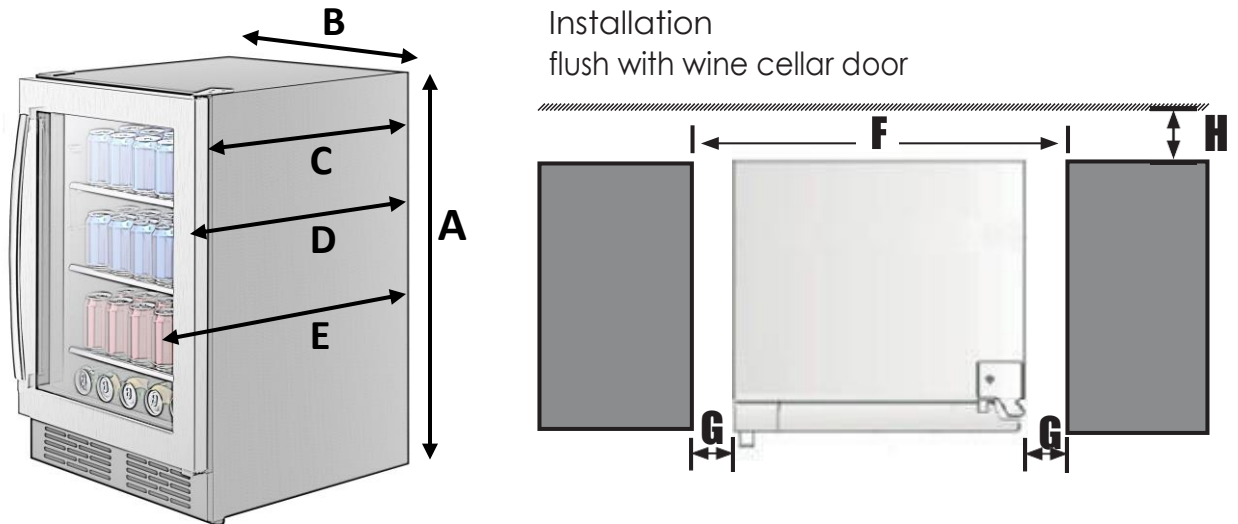

## CBC140SS 24" Beverage center

<b>Selected Model</b>	
Model number	CBC140SS
<b>Dimensions</b>	
Depth (in.)	21.65"
Height (in.)	33.95"
<b>Exterior Appearance</b>	
Color Appearance	Stainless Steel with Seamless Door
Glass Door	Tinted and UV treated Glass Tinted   with Low E Argon
Handle Type	Curved
Kick Plate	Black
<b>Capacity</b>	
Total Capacity	140 cans
<b>Features</b>	
Temperature zone(s)	1
Control Type	Capacitive Touch display
Door opening orientation	Reversible To the Right
Interior lighting	White LED
Product type	Beverage center
Shelves type	3 Glass shelves
<b>Warranty</b>	
2 Year full Warranty	Entire appliance; parts and labour, in-home service
3-year total warranty	Compressor only

Product dimension		Inches
A	Product height	33.95"
B	Product width	23.5"
C	Product depth (excluding door)	21.65"
D	Product depth (Including door without handle)	N/A
E	Product Depth (Including door and handle)	N/A"
Cabinet opening		
F	Width - Installation door flush	24
	Minimum Clearance	
G	Side clearance-Flush with door – Full door rotation	1/8"
H	Rear clearance	1"

### Planification électrique

- A 610mm (min.24")
- B 610mm (24") - affleurement de porte
- C 883mm (34¾")
- D 152mm (6")
- E 51mm (2")

25mm (1") si la prise électrique est installée dans un cabinet adjacent