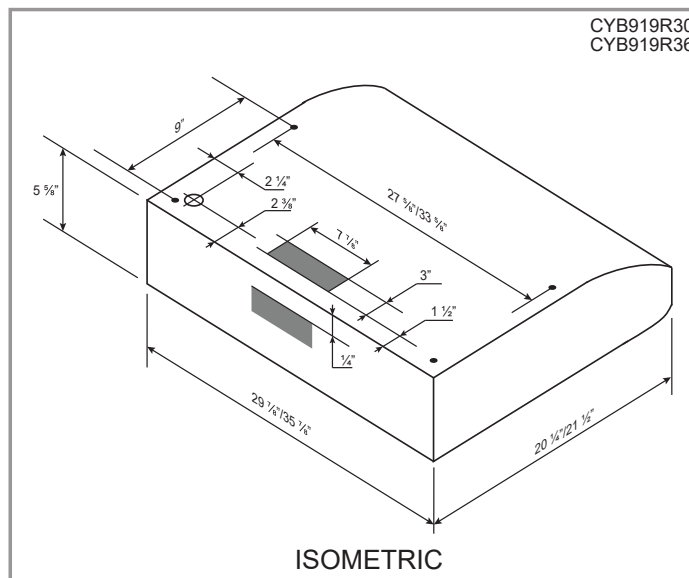

Options

- Widths: 30", 36"
- Finishes: White, Black, Matte Black, Stainless Steel

Specifications

- Air Flow Volume: 570 CFM
- Electrical Connection: 120 V/60 Hz
- Power Consumption: 288 Watts
- Current: 2.4 Amps
- Fan Speed: 1600 RPM
- Fan Type: Axial Blower
- Finishes: White, Black, Matte Black, Stainless Steel
- Ducting: 6" Round
- Noise Level: Min. 2 Sones
Max. 6 Sones
- Knock-out: 3 ¼" x 10" Rectangular (Top or Rear)