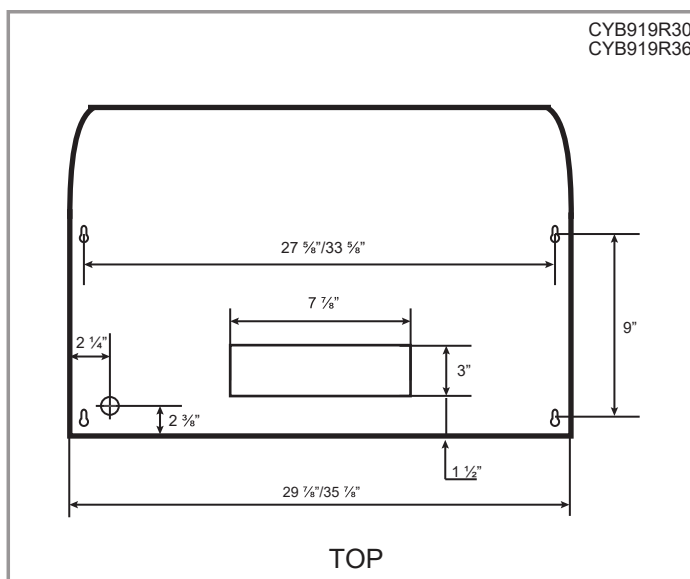

Options

- Widths: 30", 36"
- Finishes: White, Black, Matte Black, Stainless Steel

Specifications

- Air Flow Volume: 570 CFM
- Electrical Connection: 120 V/60 Hz
- Power Consumption: 288 Watts
- Current: 2.4 Amps
- Fan Speed: 1600 RPM
- Fan Type: Axial Blower
- Finishes: White, Black, Matte Black, Stainless Steel
- Ducting: 6" Round
- Noise Level: Min. 2 Sones
Max. 6 Sones
- Knock-out: 3 ¼" x 10" Rectangular (Top or Rear)