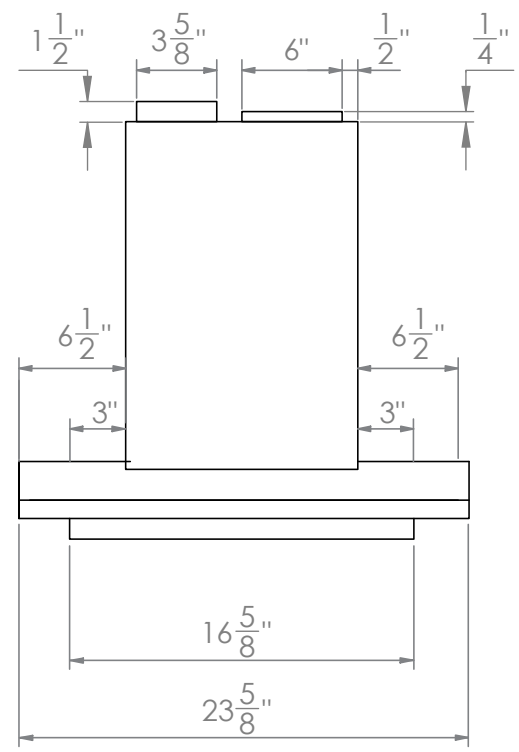

IS-200SS-30

TOP

FRONT

SIDE

CHIMNEY COVERS

All measurements are in inches

IS-200SS-36

TOP

FRONT

SIDE

CHIMNEY COVERS

All measurements are in inches