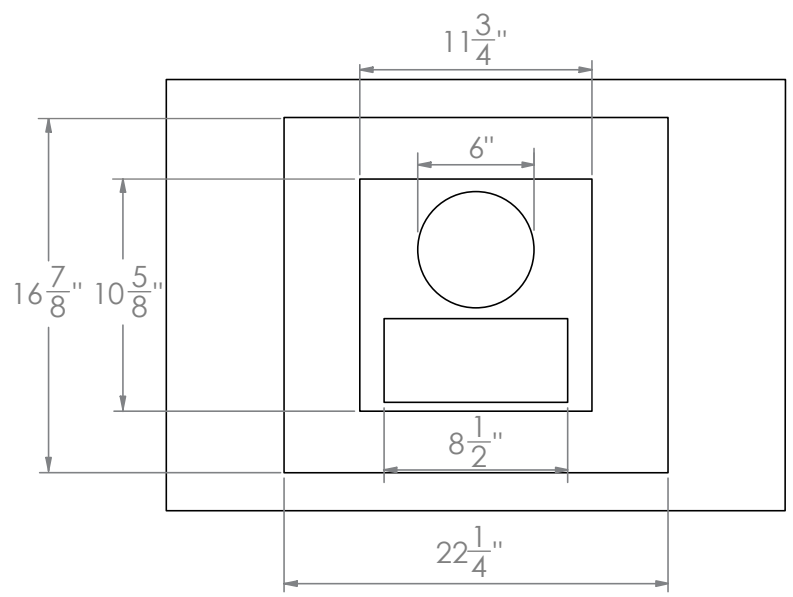

IS-200SS-30

TOP

FRONT

SIDE

CHIMNEY COVERS

All measurements are in inches

IS-200SS-36

TOP

FRONT

SIDE

CHIMNEY COVERS

All measurements are in inches