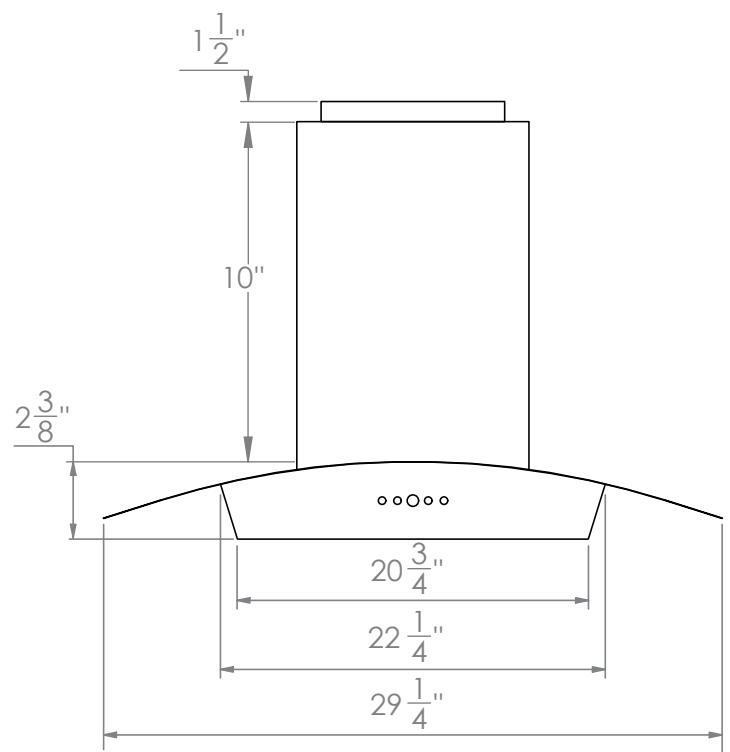

IS-200SS-30

TOP

FRONT

SIDE

CHIMNEY COVERS

All measurements are in inches

IS-200SS-36

TOP

FRONT

SIDE

CHIMNEY COVERS

All measurements are in inches