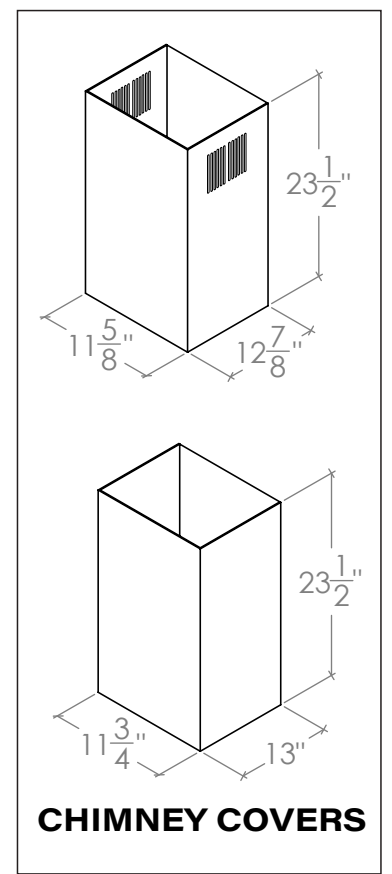

IS-200SS-30

TOP

FRONT

SIDE

CHIMNEY COVERS

All measurements are in inches

IS-200SS-36

TOP

FRONT

SIDE

CHIMNEY COVERS

All measurements are in inches