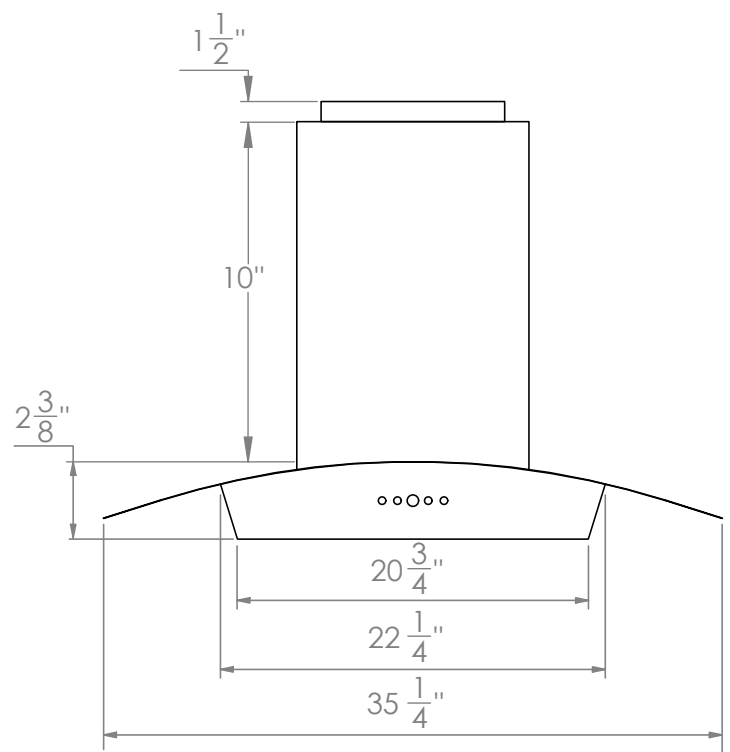

IS-200SS-30

TOP

FRONT

SIDE

CHIMNEY COVERS

All measurements are in inches

IS-200SS-36

TOP

FRONT

SIDE

CHIMNEY COVERS

All measurements are in inches