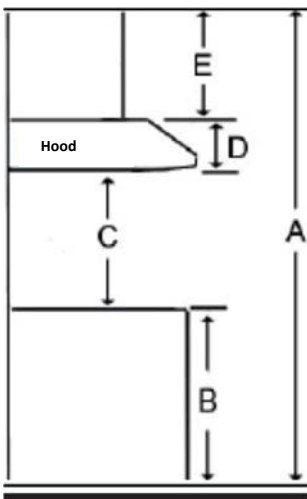

AVM-368PS

36" Insert hood

Selected Model	
Model number	AVM-368PS
Dimensions	
Dimensions	35 1/2" (W) x 11 3/4" (D) x 13 1/2"-16" (H) 35 1/2" (W) x 11 3/8" (D) x 13 1/2" (H)
Exterior Appearance	
Stainless steel grade	201
Features	
Control	Mechanical push buttons
Lighting	2 bulbs, 3W LED (bulbs included)
Blower type	860 CFM, 3-Speed
Blower performance	Speed 1, 0.7 sones Speed 3, 4.0 sones
Filter type	2 aluminium superior micro hole filters and stainless steel baffle filters included
Duct transition	6" Round (Top)
Ducting	Ducted
UPC code	0646437667500
Electrical Requirements	
Electrical requirements	120V / 60Hz / 2.7 Amps
Warranty	
1-year Warranty	Parts and labour

Dimensions

Installation

A	Floor to ceiling height	variable
B	Floor to counter top height (standard)	36"
C	Recommended height between cooking surface and bottom of the hood	28" to 30"
D	Hood height (including transition height (4"))	16"
E	Cabinet height	N/A

Duct transition

Top 6" Round

The information contained herein is based on sources that we believe to be reliable, but is not guaranteed by us, may be incomplete and/or may change without notice.