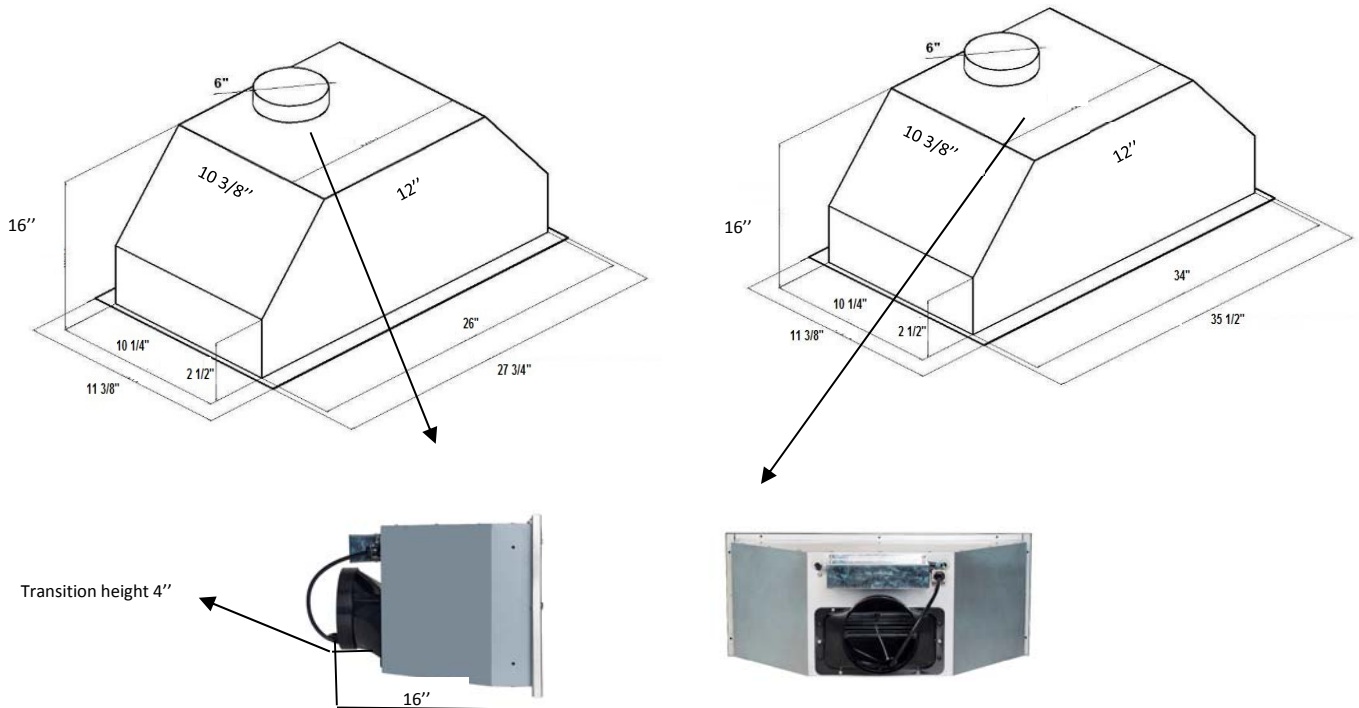

AVM-368PS

36" Insert hood

Selected Model	
Model number	AVM-368PS
Dimensions	
Dimensions	35 1/2" (W) x 11 3/4" (D) x 13 1/2"-16" (H) 35 1/2" (W) x 11 3/8" (D) x 13 1/2" (H)
Exterior Appearance	
Stainless steel grade	201
Features	
Control	Mechanical push buttons
Lighting	2 bulbs, 3W LED (bulbs included)
Blower type	860 CFM, 3-Speed
Blower performance	Speed 1, 0.7 sones Speed 3, 4.0 sones
Filter type	2 aluminium superior micro hole filters and stainless steel baffle filters included
Duct transition	6" Round (Top)
Ducting	Ducted
UPC code	0646437667500
Electrical Requirements	
Electrical requirements	120V / 60Hz / 2.7 Amps
Warranty	
1-year Warranty	Parts and labour

Dimensions

Installation

A	Floor to ceiling height	variable
B	Floor to counter top height (standard)	36"
C	Recommended height between cooking surface and bottom of the hood	28" to 30"
D	Hood height (including transition height (4"))	16"
E	Cabinet height	N/A