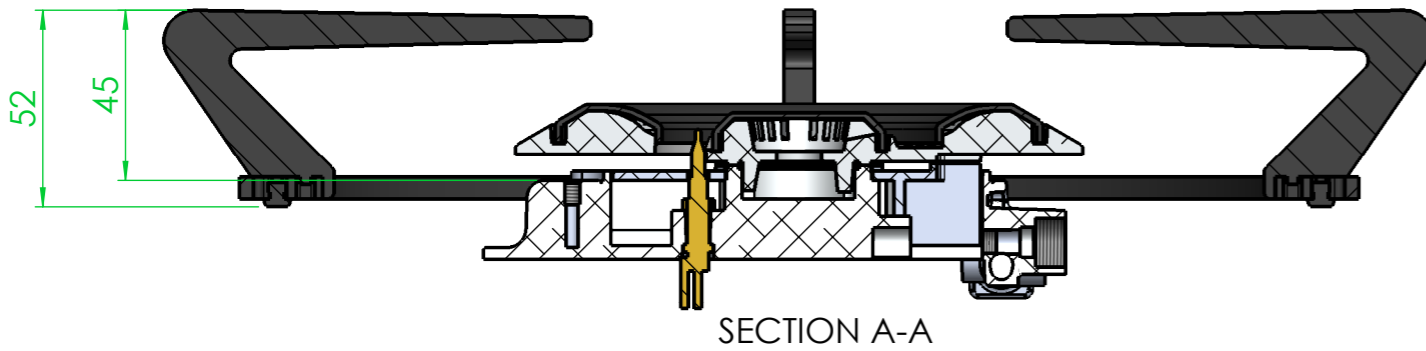

Reference:

Commission:

Hole patern in the worktop

Tolerances +/- 1mm

Tulip Cooking - DELAWARE TC0401 9-24mm worktop

Reference:

Commission:

ABIK

Branderbeugel Sterk & Normaal
Defendi (2x)
Tek.nr: abk33812

Tulip Cooking - DELAWARE TC0401 9-24mm worktop

Reference:

Commission:

Roosterhoogtes

Wok burner:
45 mm height = 5kW
40 mm height = 4kW

Rapid, Semi-rapid & Simmer burner all have the same height (40mm)