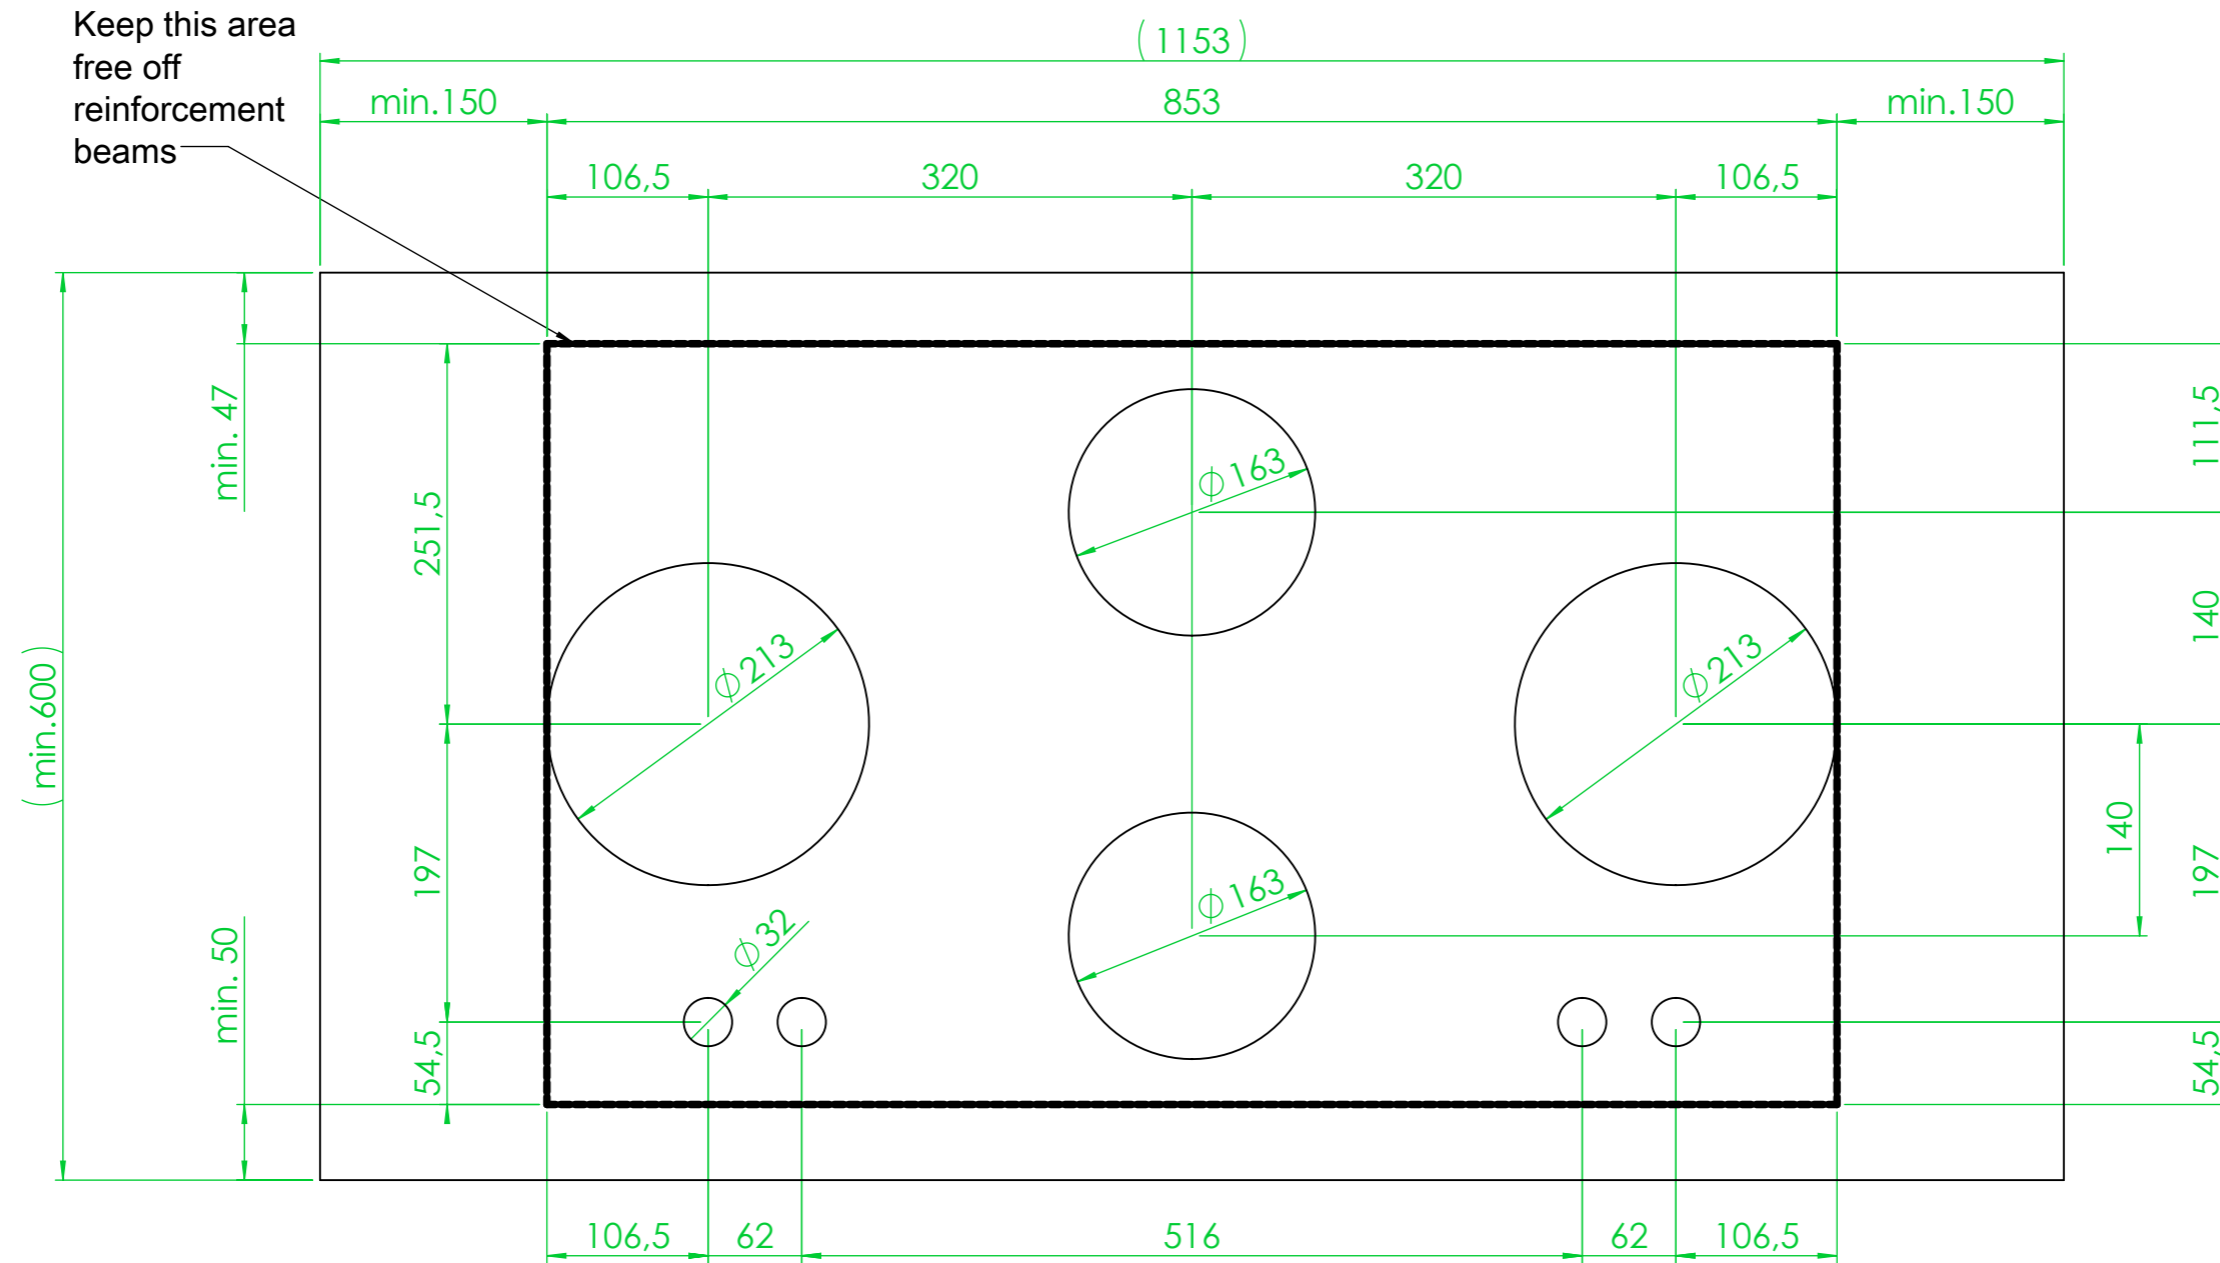

	Gastype	Country
X	Natural gas / 17.2mbar/ 1/4psi	USA / CAN
	Propane/butane gas / 27.5mbar /0.40 psi	USA / CAN

Tulip Cooking - DELAWARE TC0401 9-24mm worktop

See TCH.... type for 24-37mm worktop thickness

Reference:

Commission:

Hole patern in the worktop

Tolerances +/- 1mm

Tulip Cooking - DELAWARE TC0401 9-24mm worktop

Reference:

Commission:

ABIK

Branderbeugel Sterk & Normaal
Defendi (2x)
Tek.nr: abk33812

Tulip Cooking - DELAWARE TC0401 9-24mm worktop

Reference:

Commission:

Roosterhoogtes

Wok burner:
45 mm height = 5kW
40 mm height = 4kW

Rapid, Semi-rapid & Simmer burner all have the same height (40mm)