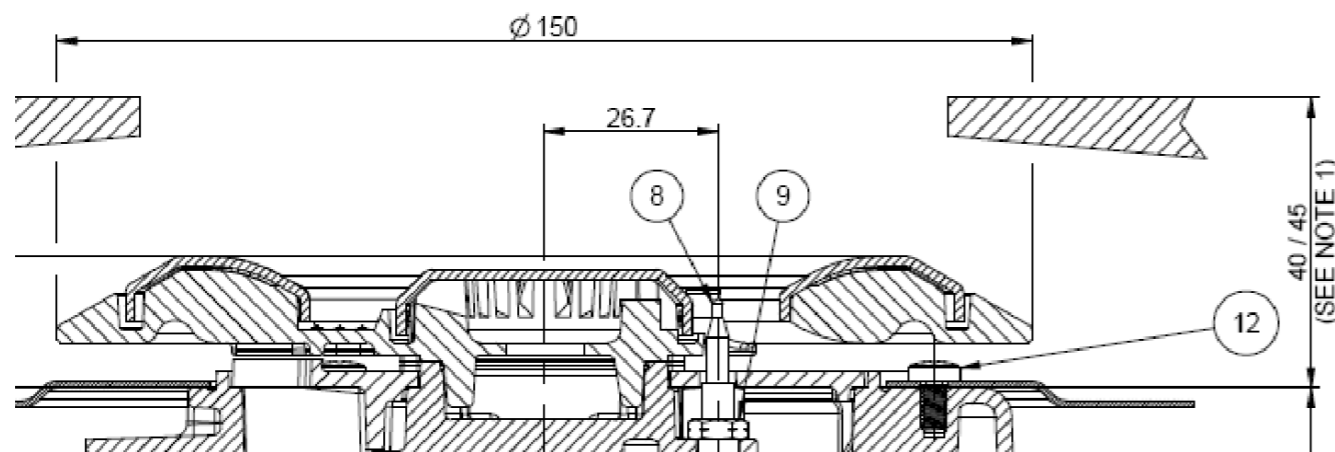

Reference:

Commission:

Hole patern in the worktop

Tolerances +/- 1mm

Tulip Cooking - DELAWARE TC0401 9-24mm worktop

Reference:

Commission:

ABIK

Branderbeugel Sterk & Normaal
Defendi (2x)
Tek.nr: abk33812

Tulip Cooking - DELAWARE TC0401 9-24mm worktop

Reference:

Commission:

Roosterhoogtes

Wok burner:
45 mm height = 5kW
40 mm height = 4kW

Rapid, Semi-rapid & Simmer burner all have the same height (40mm)