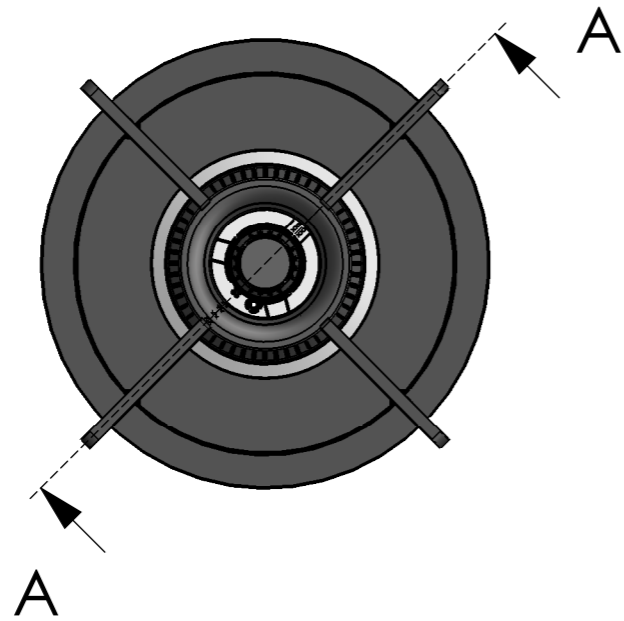

Reference:

Commission:

Hole patern in the worktop

Tolerances +/- 1mm

Tulip Cooking - DELAWARE TC0401 9-24mm worktop

Reference:

Commission:

ABIK

Branderbeugel Sterk & Normaal
Defendi (2x)
Tek.nr: abk33812

Tulip Cooking - DELAWARE TC0401 9-24mm worktop

Reference:

Commission:

Roosterhoogtes

Wok burner:
45 mm height = 5kW
40 mm height = 4kW

Rapid, Semi-rapid & Simmer burner all have the same height (40mm)