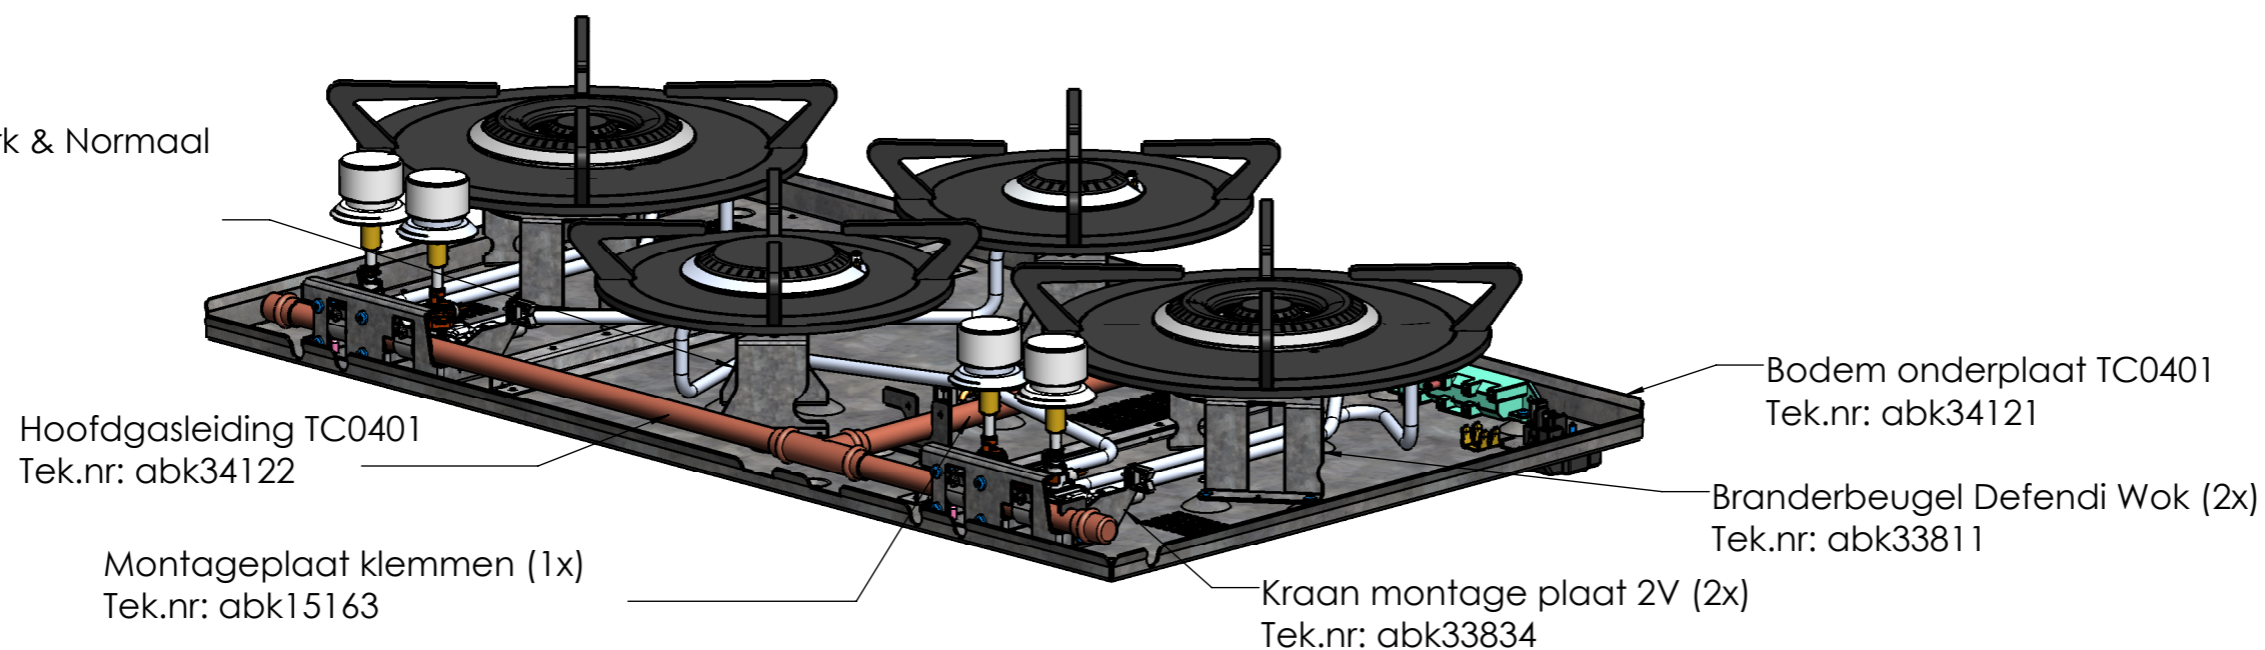

	Gastype	Country
X	Natural gas / 17.2mbar/ 1/4psi	USA / CAN
	Propane/butane gas / 27.5mbar /0.40 psi	USA / CAN

Tulip Cooking - DELAWARE TC0401 9-24mm worktop

See TCH.... type for 24-37mm worktop thickness

Reference:

Commission:

Hole patern in the worktop

Tolerances +/- 1mm

Tulip Cooking - DELAWARE TC0401 9-24mm worktop

Reference:

Commission:

ABIK

Branderbeugel Sterk & Normaal
Defendi (2x)
Tek.nr: abk33812

Tulip Cooking - DELAWARE TC0401 9-24mm worktop

Reference:

Commission:

Roosterhoogtes

Wok burner:
45 mm height = 5kW
40 mm height = 4kW

Rapid, Semi-rapid & Simmer burner all have the same height (40mm)