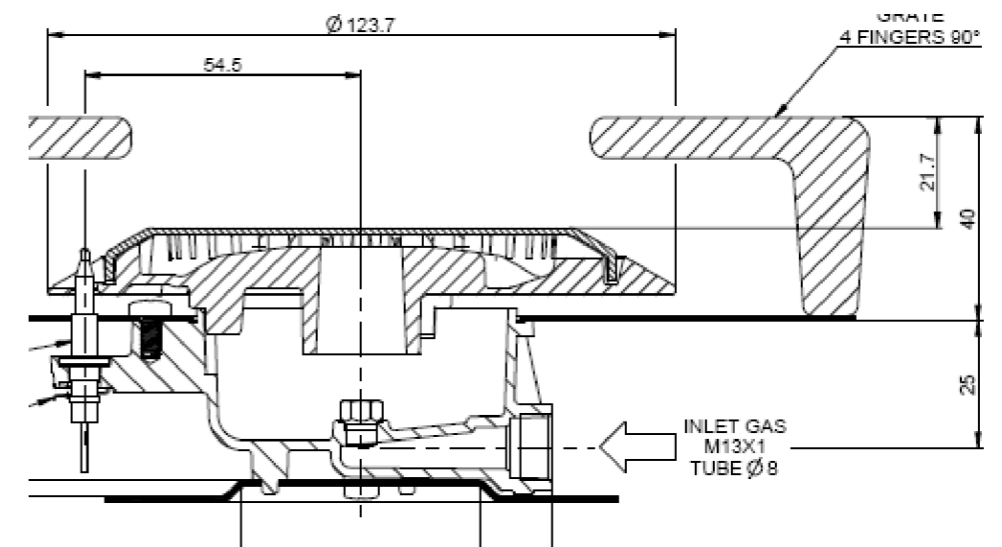

Reference:

Commission:

Hole patern in the worktop

Tolerances +/- 1mm

Tulip Cooking - DELAWARE TC0401 9-24mm worktop

Reference:

Commission:

ABIK

Branderbeugel Sterk & Normaal
Defendi (2x)
Tek.nr: abk33812

Tulip Cooking - DELAWARE TC0401 9-24mm worktop

Reference:

Commission:

Roosterhoogtes

Wok burner:
45 mm height = 5kW
40 mm height = 4kW

Rapid, Semi-rapid & Simmer burner all have the same height (40mm)