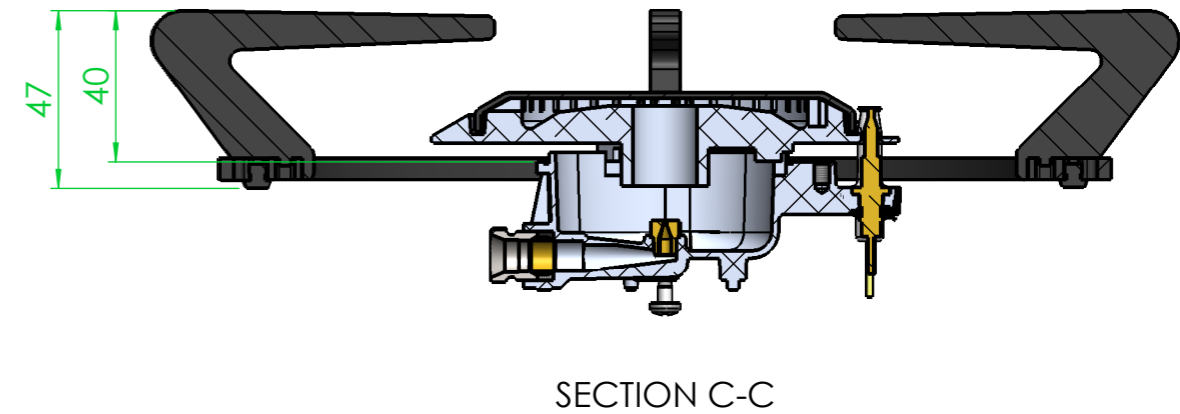

Reference:

Commission:

Hole patern in the worktop

Tolerances +/- 1mm

Tulip Cooking - DELAWARE TC0401 9-24mm worktop

Reference:

Commission:

ABIK

Branderbeugel Sterk & Normaal
Defendi (2x)
Tek.nr: abk33812

Tulip Cooking - DELAWARE TC0401 9-24mm worktop

Reference:

Commission:

Roosterhoogtes

Wok burner:
45 mm height = 5kW
40 mm height = 4kW

Rapid, Semi-rapid & Simmer burner all have the same height (40mm)