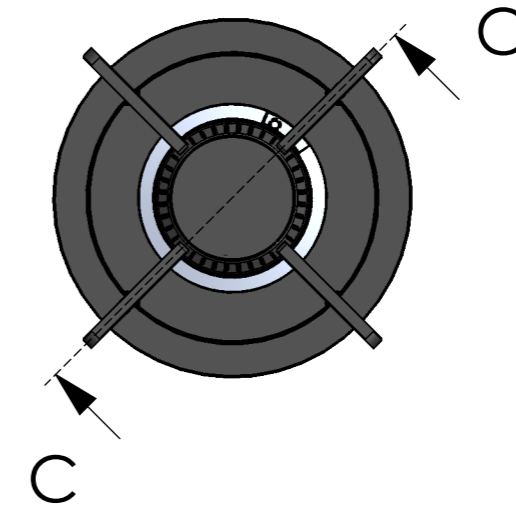

Reference:

Commission:

Hole patern in the worktop

Tolerances +/- 1mm

Tulip Cooking - DELAWARE TC0401 9-24mm worktop

Reference:

Commission:

ABIK

Branderbeugel Sterk & Normaal
Defendi (2x)
Tek.nr: abk33812

Tulip Cooking - DELAWARE TC0401 9-24mm worktop

Reference:

Commission:

Roosterhoogtes

Wok burner:
45 mm height = 5kW
40 mm height = 4kW

Rapid, Semi-rapid & Simmer burner all have the same height (40mm)